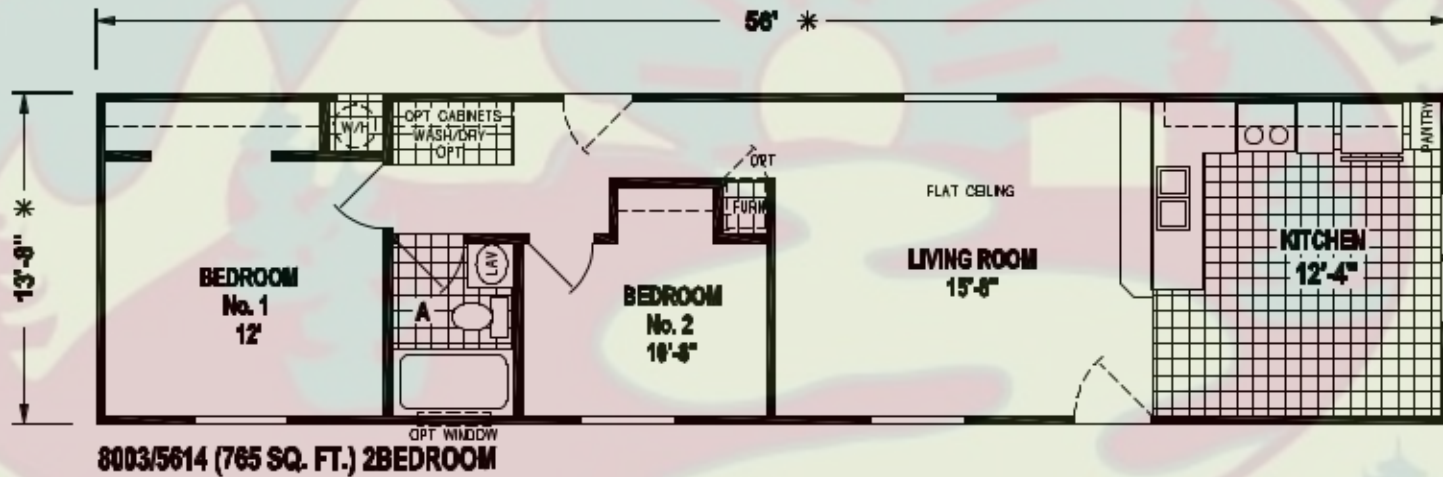

MOUNTAIN VALLEY HOMES

1375 Grass Valley Highway
 Auburn, CA 95603
530-885-HOME (4663)

DIVISIONS			REVISIONS	SKYLINE	
111	341	552			
112	344	559			
115	345	571			
125 X	355	591			
131	500	812			
143	531				
163	535				
171	538				
181	538				
			BOX LENGTH	DESCRIPTION	DRAWING NUMBER
			56'-0"	5614-2FK	14-04052