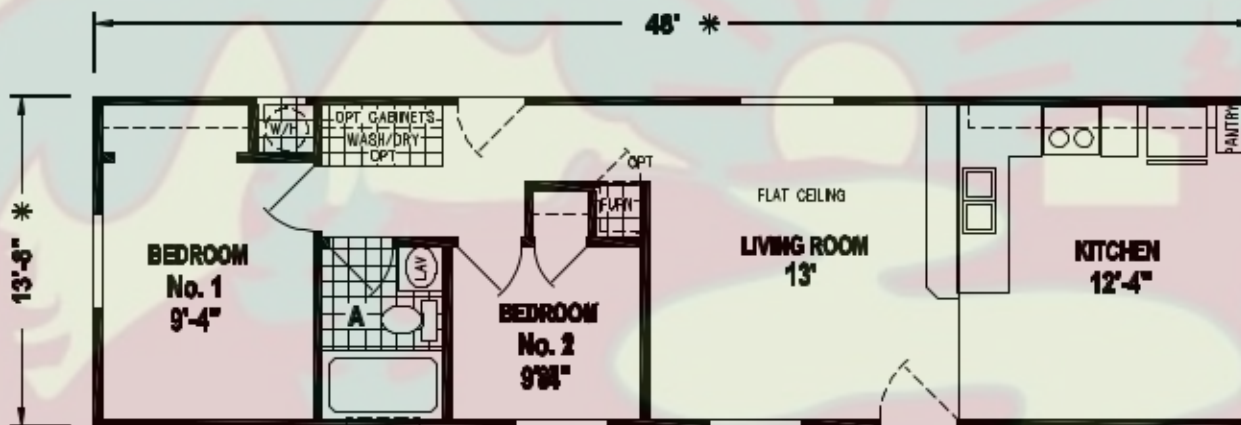

MOUNTAIN VALLEY HOMES

1375 Grass Valley Highway

Auburn, CA 95603

530-885-HOME (4663)

8000/4814 (656 SQ. FT.) 2BEDROOM

DIVISIONS			REVISIONS	DRAWN BY: AS	WIND ZONE 15#		
111	341	552					
112	344	553					
115	345	571					
125 X	355	591					
131	500	812					
143	531						
163	535						
171	538						
181	538						
			BOX LENGTH	DESCRIPTION	DRAWING NUMBER		
			48'-0"	4814-2FK	14-04051		