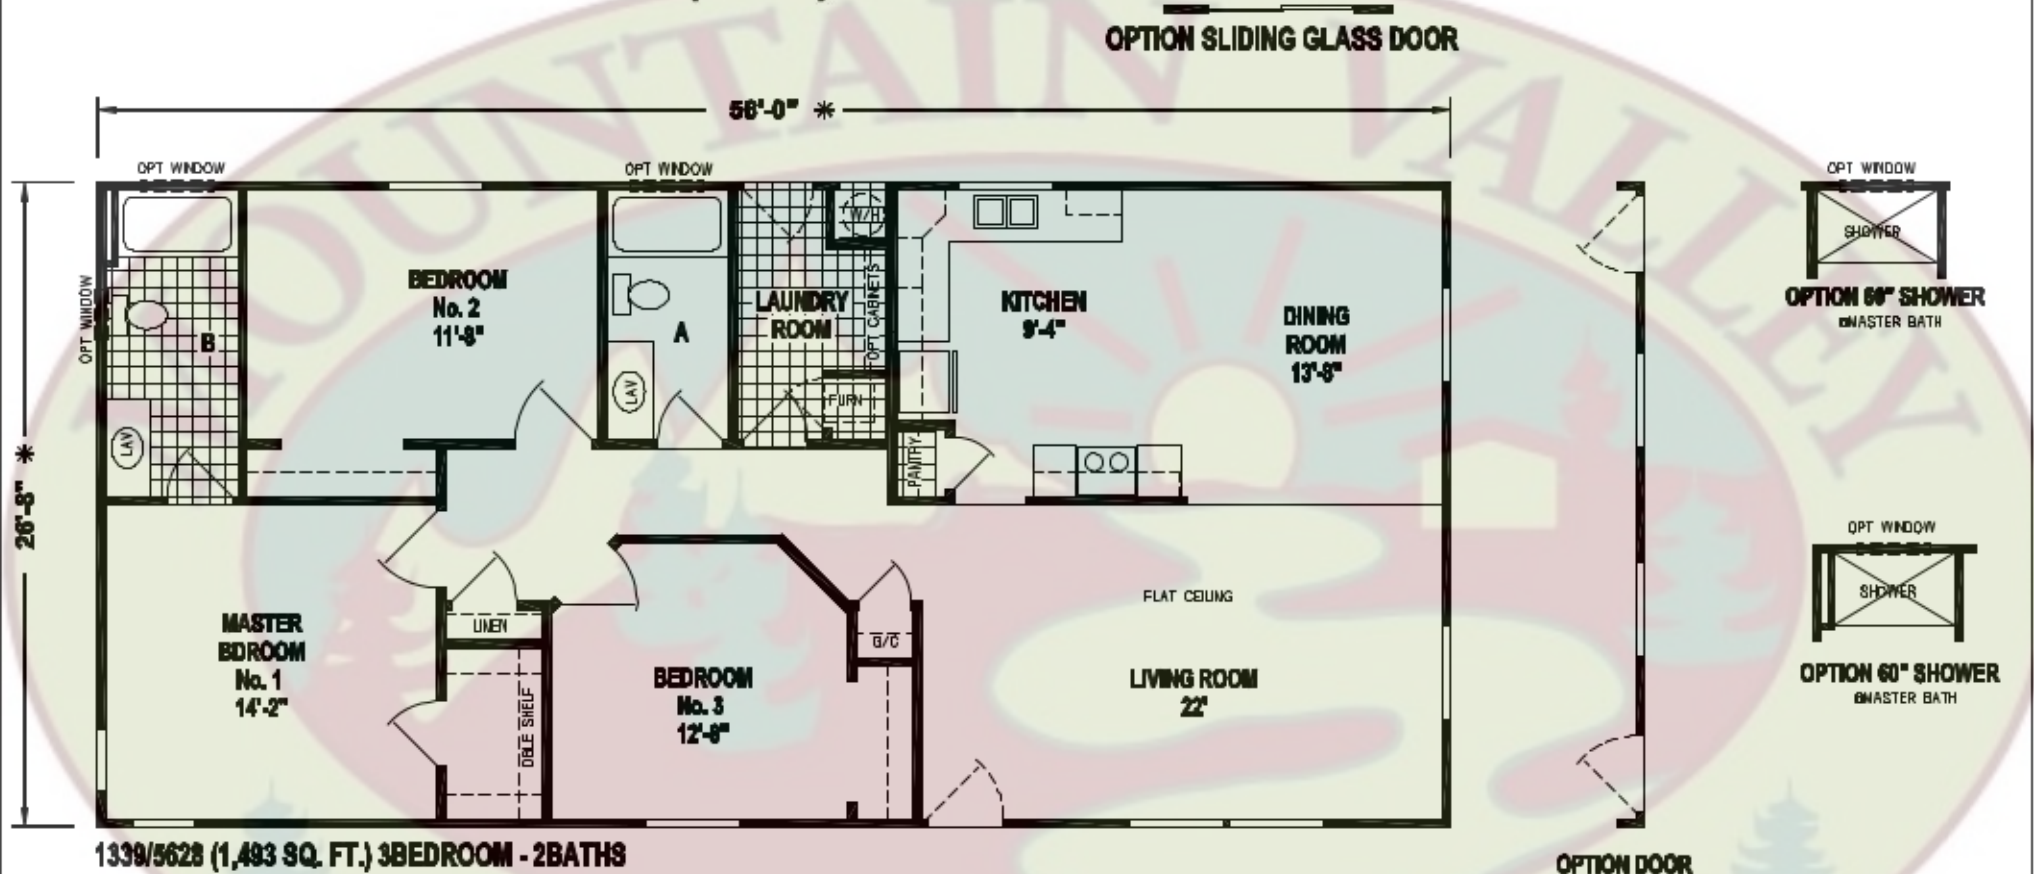

MOUNTAIN VALLEY HOMES

1375 Grass Valley Highway

Auburn, CA 95603

530-885-HOME (4663)

DIVISIONS			REVISIONS	BOX LENGTH	DESCRIPTION	DRAWING NUMBER *
111	341	552				
112	344	553				
115	345	571				
125 X	355	591				
131	500	812				
143	531					
163	535					
171	536					
181	538					

SKYLINE	
DRAWN BY: T L	WIND ZONE 15#
DATE: 05/05/2016	ROOF ZONE
SHEET _____	OF _____
DRAWING NUMBER *	
28-17983	
28-17983-06Q	

1339 (28-17983) 1/14/2019