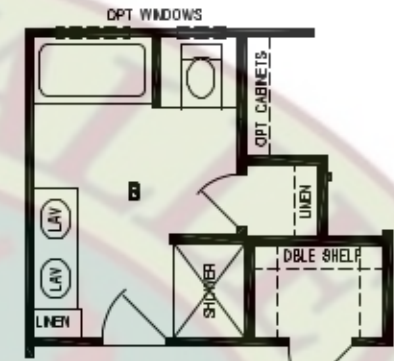

MOUNTAIN VALLEY HOMES

1375 Grass Valley Highway
 Auburn, CA 95603

530-885-HOME (4663)

OPTION SLIDING GLASS DOOR

1330/5228 (1,386 SQ. FT.) 3BEDROOM - 2BATHS

OPTION MASTER BATH

OPTION 60" SHOWER
 MASTER BATH

OPTION 60" SHOWER
 HALL BATH

DIVISIONS

111	341	552
112	344	553
115	345	571
125	X 355	591
131	500	812
143	531	
163	535	
171	536	
181	538	

REVISIONS

DRAWN BY: T L WIND ZONE 15/1
 DATE: 06/06/2016
 SHEET 1 OF 2

BOX LENGTH	DESCRIPTION	DRAWING NUMBER
52'-0"	5228-3CK-2B	28-17981 28-17981-06Q