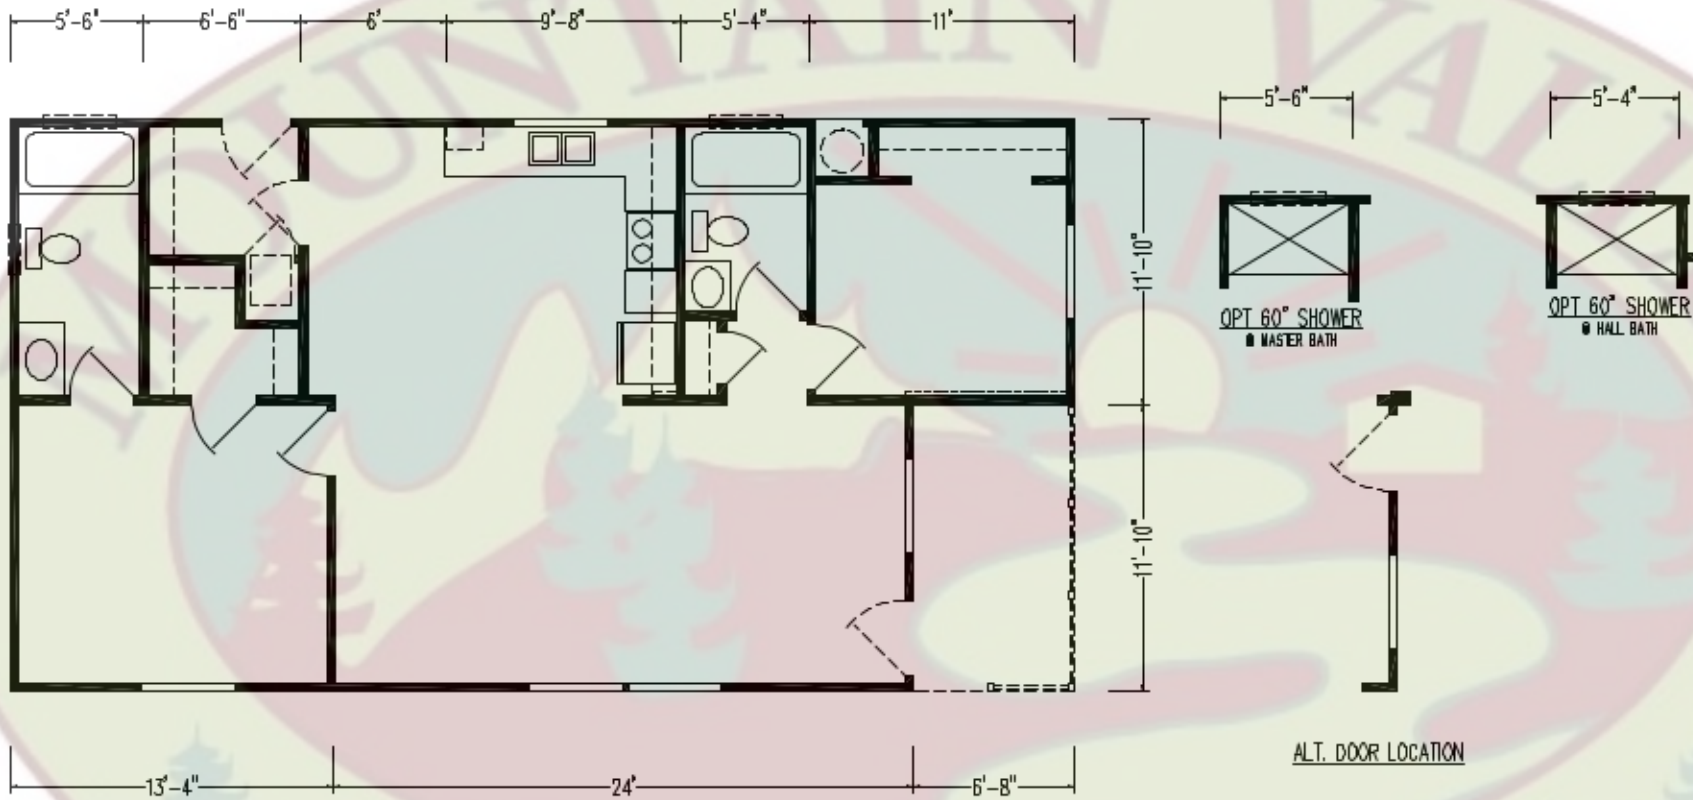

MOUNTAIN VALLEY HOMES

1375 Grass Valley Highway

Auburn, CA 95603

530-885-HOME (4663)

DIVISIONS			REVISIONS	DATE	BY	CHECKED	SCALE	SHEET	OF
111	341	552							
112	344	558							
115	345	571							
125 X	355	591							
131	500	812							
149	531								
163	535								
171	538								
181	538								

BOX LENGTH	DESCRIPTION	DRAWING NUMBER
44'-0" / 37'-4"	4424-2CK-2B (44/37-4)	24-03646-042 24-03646-01P

DRAWN BY: KS
 DATE: 11/08/2016
 WOOD ZONE: 15#
 ROOF ZONE: SWN
 SHEET: _____ OF _____