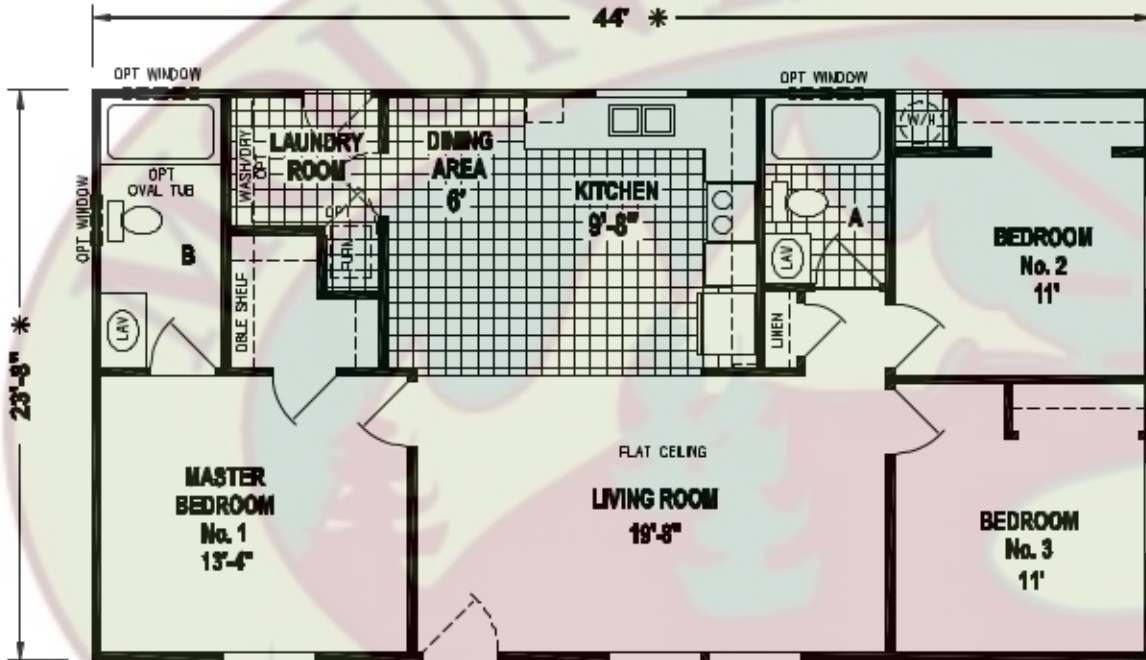

MOUNTAIN VALLEY HOMES

1375 Grass Valley Highway

Auburn, CA 95603

530-885-HOME (4663)

ALTERNATE DOOR LOCATION

OPTION 60" SHOWER
MASTER BATH

OPTION 60" SHOWER
HALL BATH

OPTION DEN

1109/4024 (982 SQ. FT.) 3BEDROOM - 2BATHS

DIVISIONS				REVISIONS	BOX LENGTH	DESCRIPTION	DRAWING NUMBER
111	341	552					
112	344	553					
115	345	571					
125	X 355	591					
131	500	812					
143	531						
163	535						
171	536						
181	538						

SKYLING	
DRAWN BY: T L	WOND ZONE 15f
DATE: 06/17/2016	ROOF ZONE
SHEET _____	OF _____
DRAWING NUMBER	
24-03646	
24-03646-06Q	

1109 (24-03646) 1/14/2019