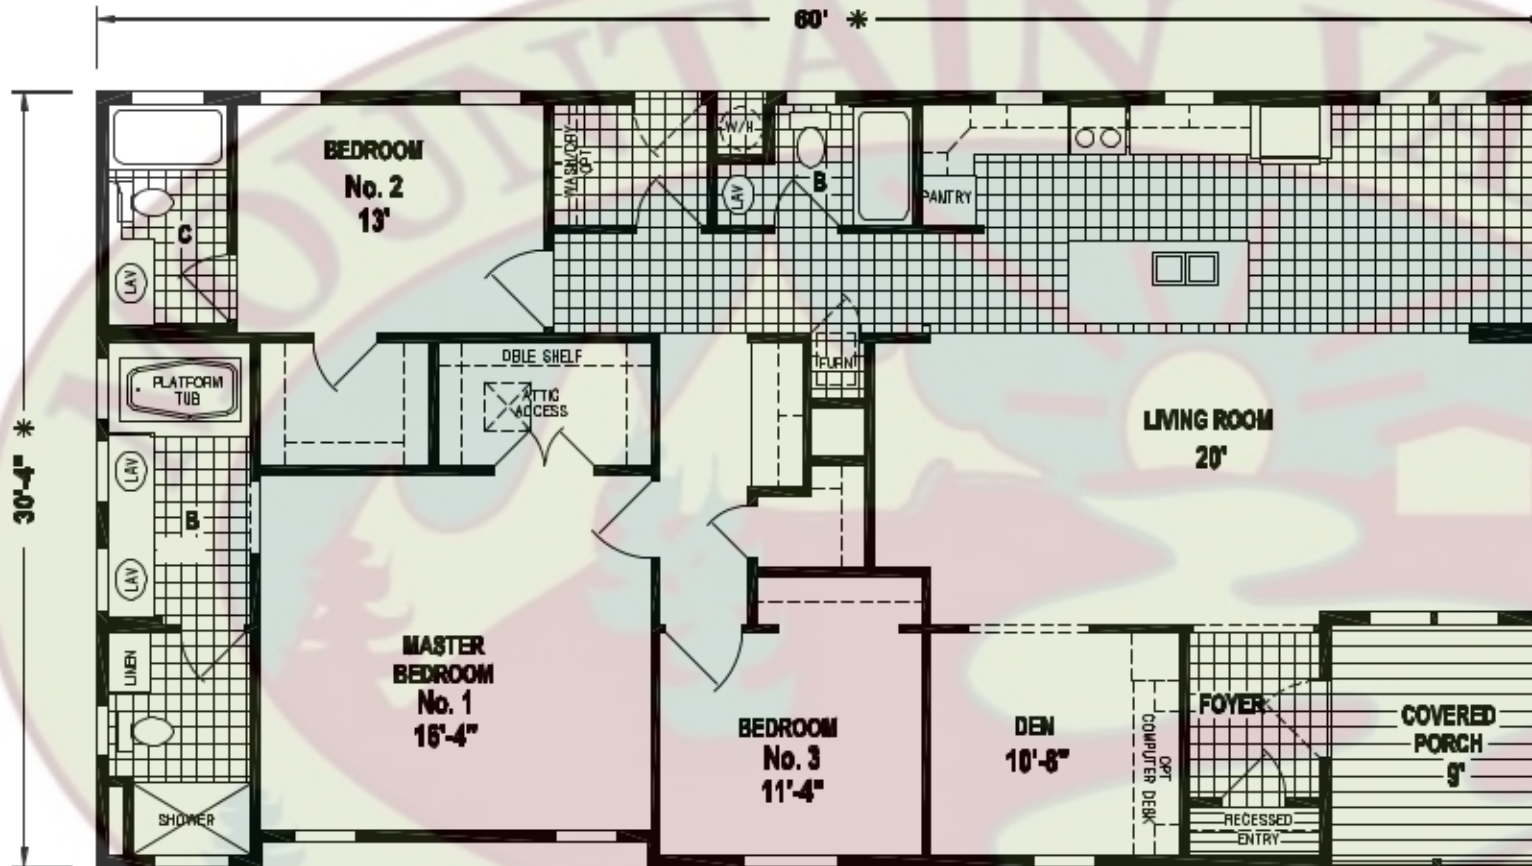

MOUNTAIN VALLEY HOMES

1375 Grass Valley Highway

Auburn, CA 95603

530-885-HOME (4663)

B310/6032 (2,452 SQ. FT.) 3BEDROOM - 3BATHS

OPTION SHOWER W/BENCH

OPTION POCKET DOOR

OPTION FIREPLACE/ ENTERTAINMENT CENTER

OPTION DOUBLE ENTRY DOOR

DIVISIONS

111	341	552
112	344	553
115	345	571
125	X 356	591
131	500	812
143	531	
163	535	
171	536	
181	538	

REVISIONS

BOX LENGTH

60'-0"

DESCRIPTION

6032-3CIK-3B-CATH
B310CT (32-02001-06Q) 1/14/2019

SKYLINE

DRAWN BY: T L WIND ZONE 15#

DATE: 06/02/2014 BDD7 ZONE

SHEET _____ OF _____

DRAWING NUMBER *

32-02001-06Q