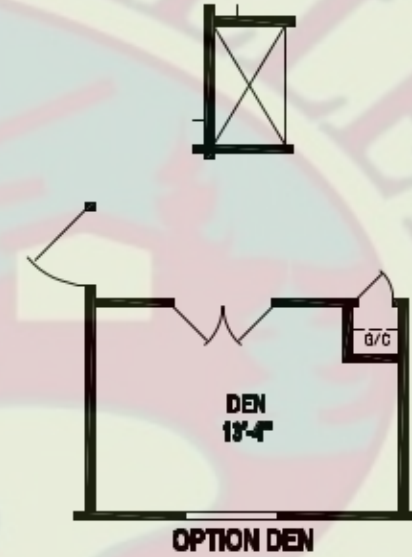

MOUNTAIN VALLEY HOMES

1375 Grass Valley Highway

Auburn, CA 95603

530-885-HOME (4663)

OPTION S.G.D.

J282CT/4428 (1,173 SQ. FT.) 3BEDROOM - 2BATHS - CATHEDRAL THRU-OUT

DIVISIONS

111	341	552
112	344	553
115	345	571
125	X 355	501
131	500	812
143	531	
163	535	
171	536	
181	538	

REVISIONS

NO.	DATE	DESCRIPTION

DRAWN BY: T.L.	WIND ZONE: 15#
DATE: 08/12/2011	BOOF ZONE: 5MM
SHEET 1	OF 2

BOX LENGTH	DESCRIPTION	DRAWING NUMBER
44'-0"	442B-2CK-2B	28-14532 28-14532-06Q