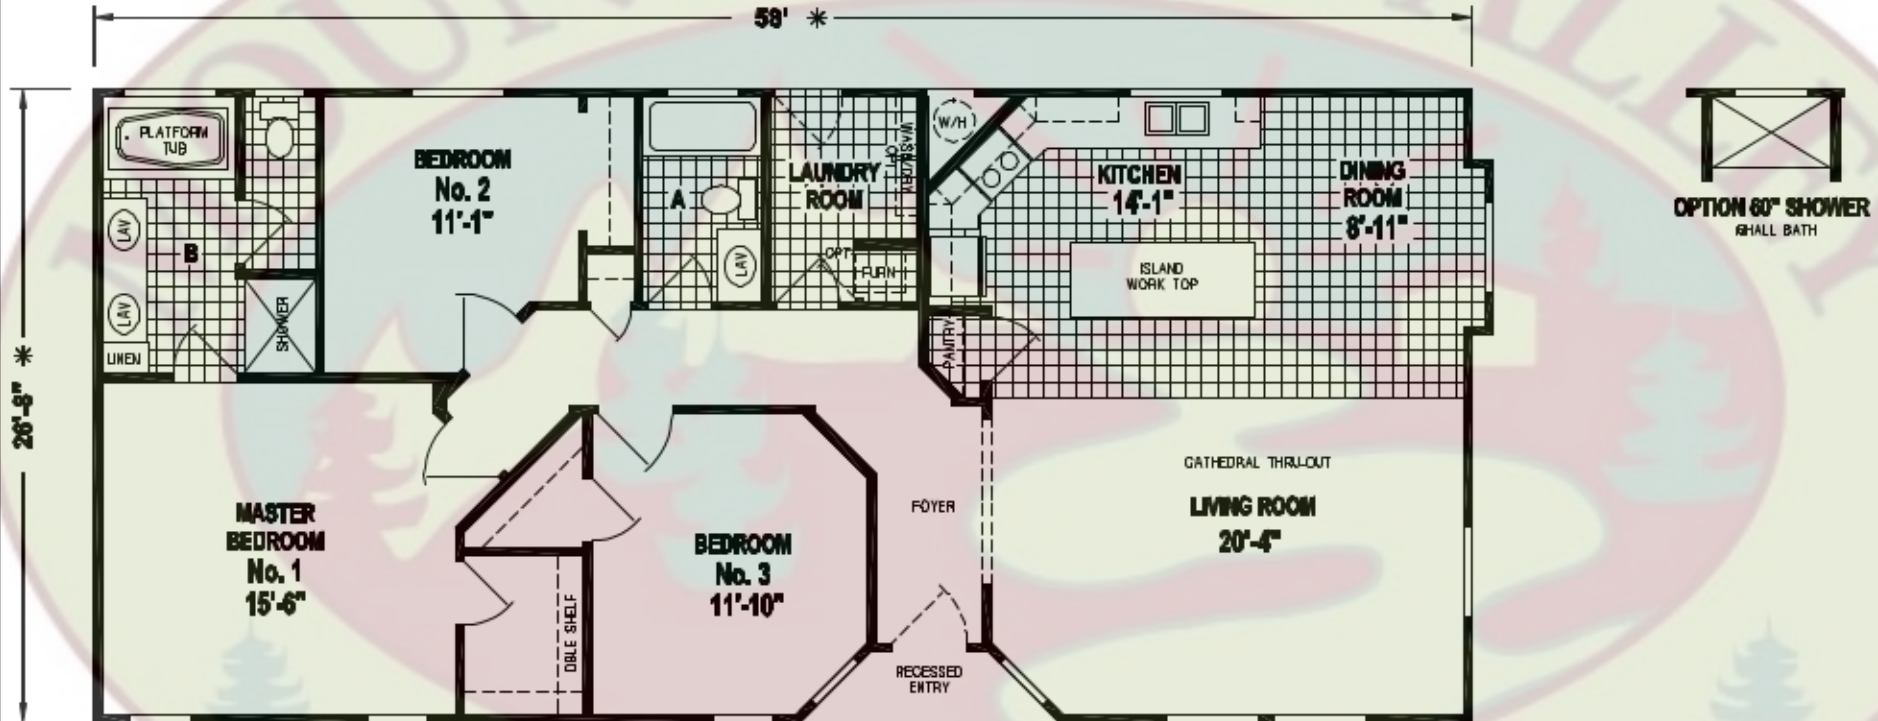

MOUNTAIN VALLEY HOMES

1375 Grass Valley Highway
 Auburn, CA 95603

530-885-HOME (4663)

J271CT/5228 (1,546 SQ. FT.) 3BEDROOM - 2BATHS - CATHEDRAL THRU-OUT

DIVISIONS			REVISIONS	BOX LENGTH	DESCRIPTION	DRAWING NUMBER *
111	341	552				
112	344	553				
115	345	571				
125 X	355	591				
131	500	812				
143	531					
163	535					
171	538					
181	538			58'-0"	5828-3CHK-2B	28-18506 28-18506-08Q

SKYLINE

DRAWN BY: T L WIND ZONE 15#
 DATE: 08/06/2017 ROOF ZONE
 SHEET 1 OF 2