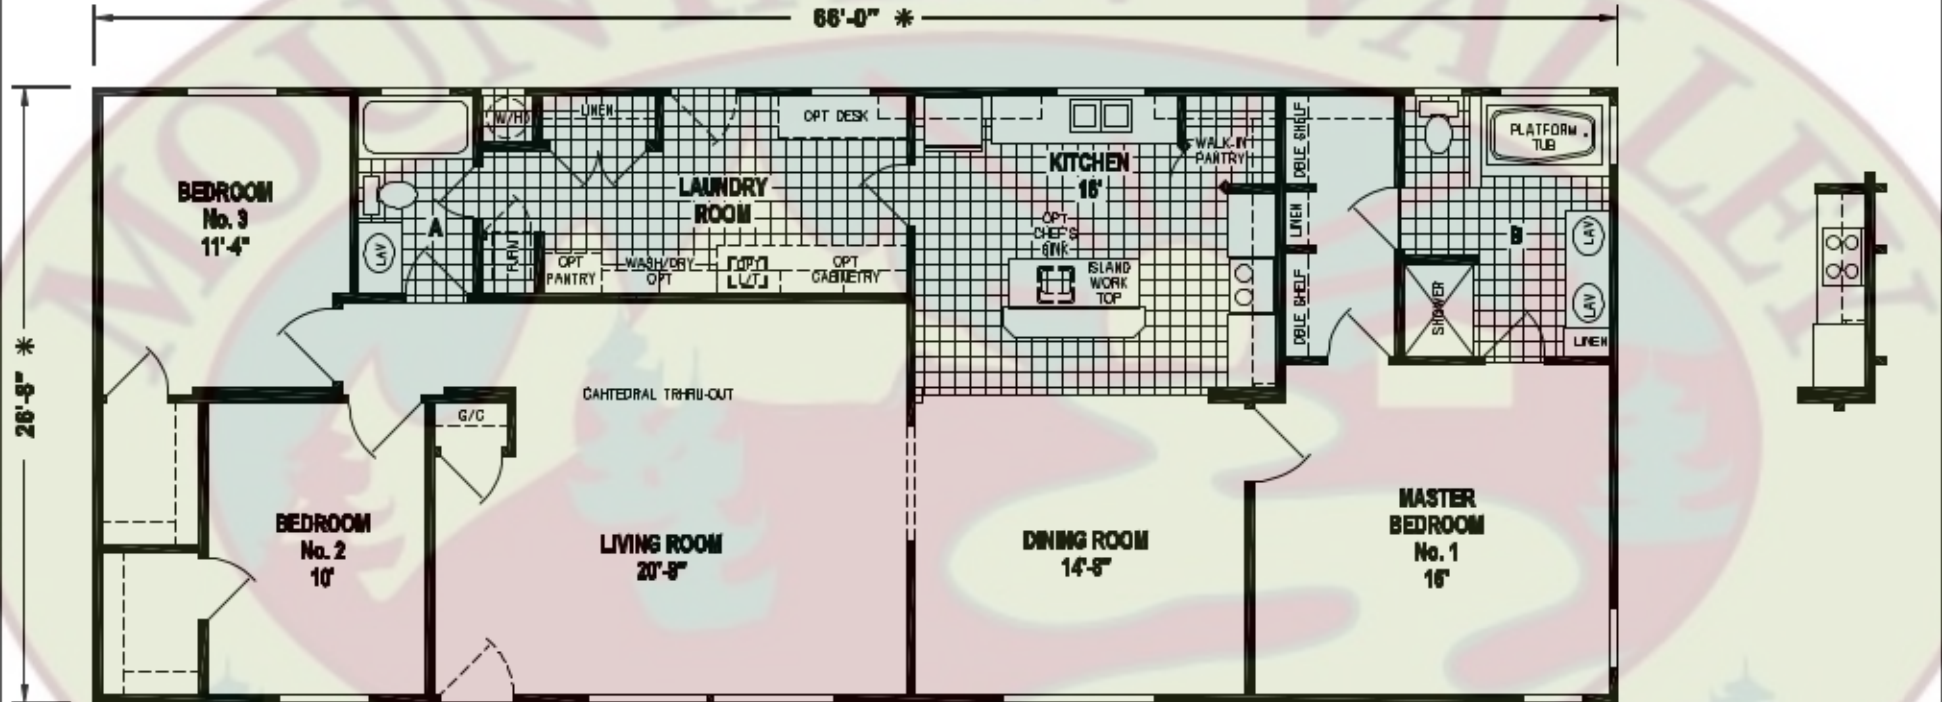

MOUNTAIN VALLEY HOMES

1375 Grass Valley Highway

Auburn, CA 95603

530-885-HOME (4663)

J249CT/6628 (1,762 SQ. FT.) 3BEDROOM - 2BATH - CATHEDRAL THRU-OUT

DIVISIONS			REVISIONS	BOX LENGTH	DESCRIPTION	DRAWING NUMBER *			
111	841	552							
112	844	553							
115	345	571							
125	X 355	581							
131	500	612							
143	531								
183	535								
171	538								
181	538			66'-0"	6628-JCK-28	28-14319 28-14319-060			

SKYLINE

DRAWN BY: SC WIND ZONE 15#
DATE: 06/17/2011 BOOF ZONE
SHEET 1 OF 3