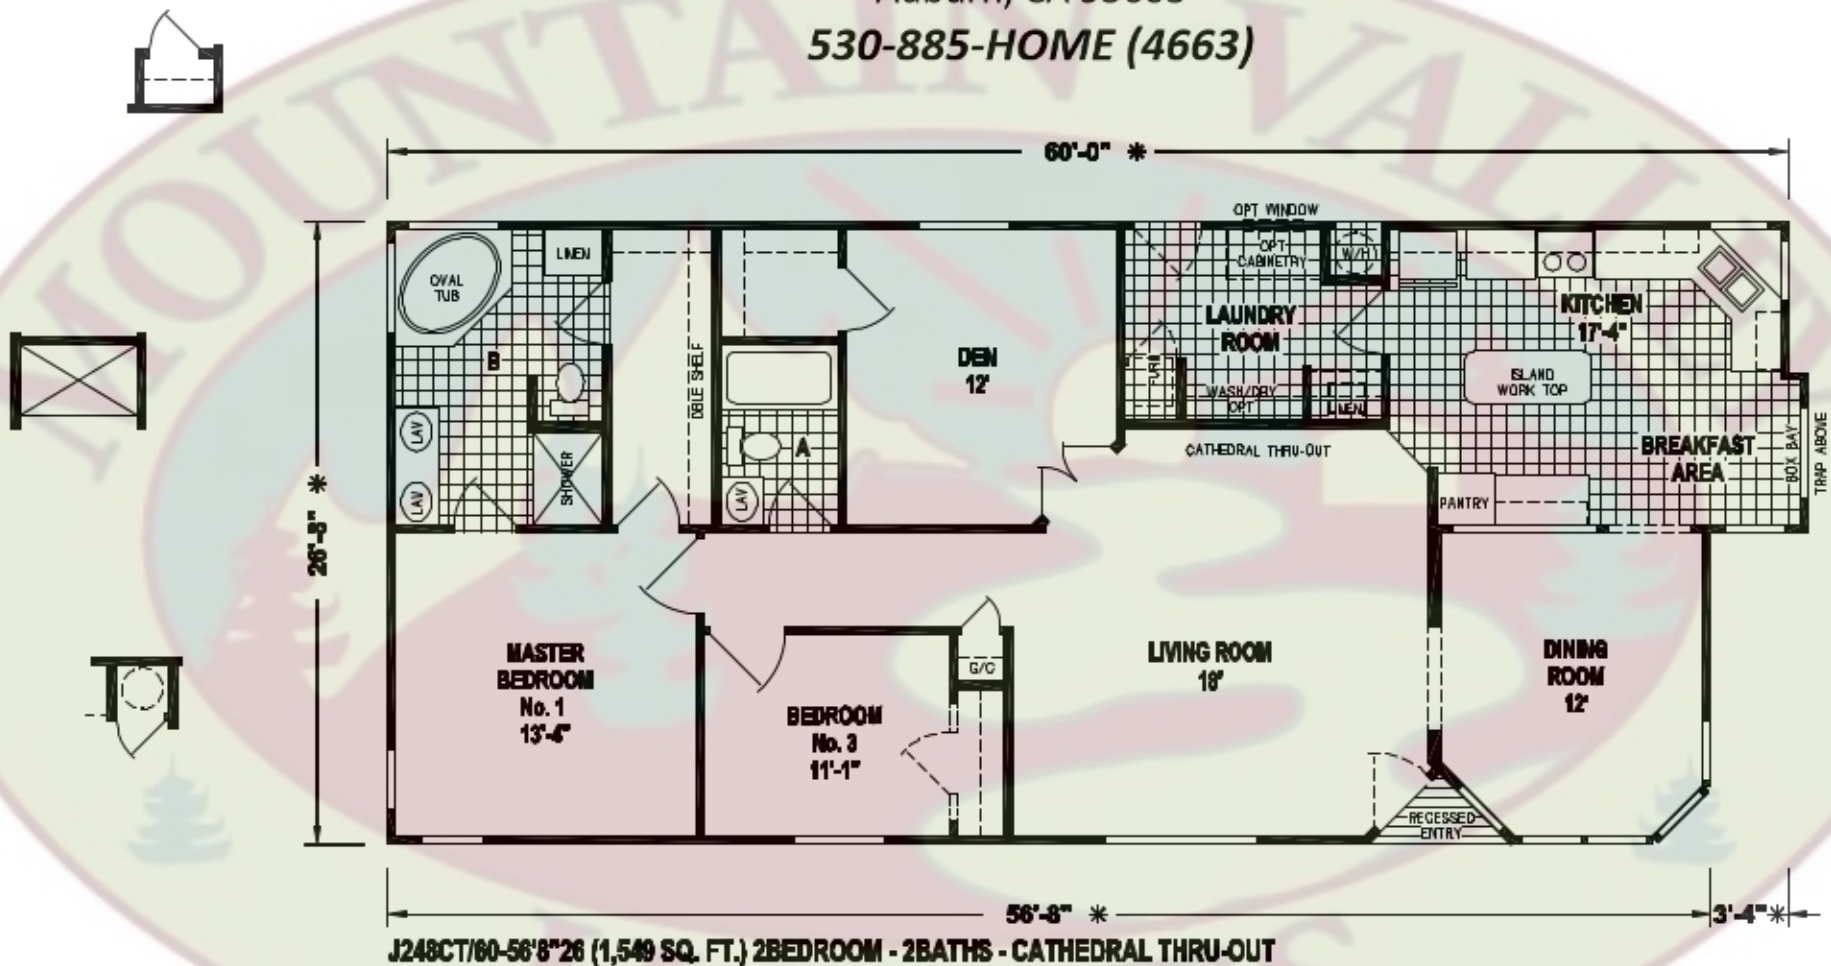

MOUNTAIN VALLEY HOMES

1375 Grass Valley Highway

Auburn, CA 95603

530-885-HOME (4663)

DIVISIONS

111	341	552
112	344	563
115	345	571
125	355	591
131	500	812
143	531	
163	535	
171	538	
181	538	

REVISIONS

DRAWN BY: TL	WIND ZONE	15#
DATE: 08/13/2011	ROOF SCHE	
SHEET 1 OF 3		
DRAWING NUMBER		
28-14533		
28-14533-06Q		