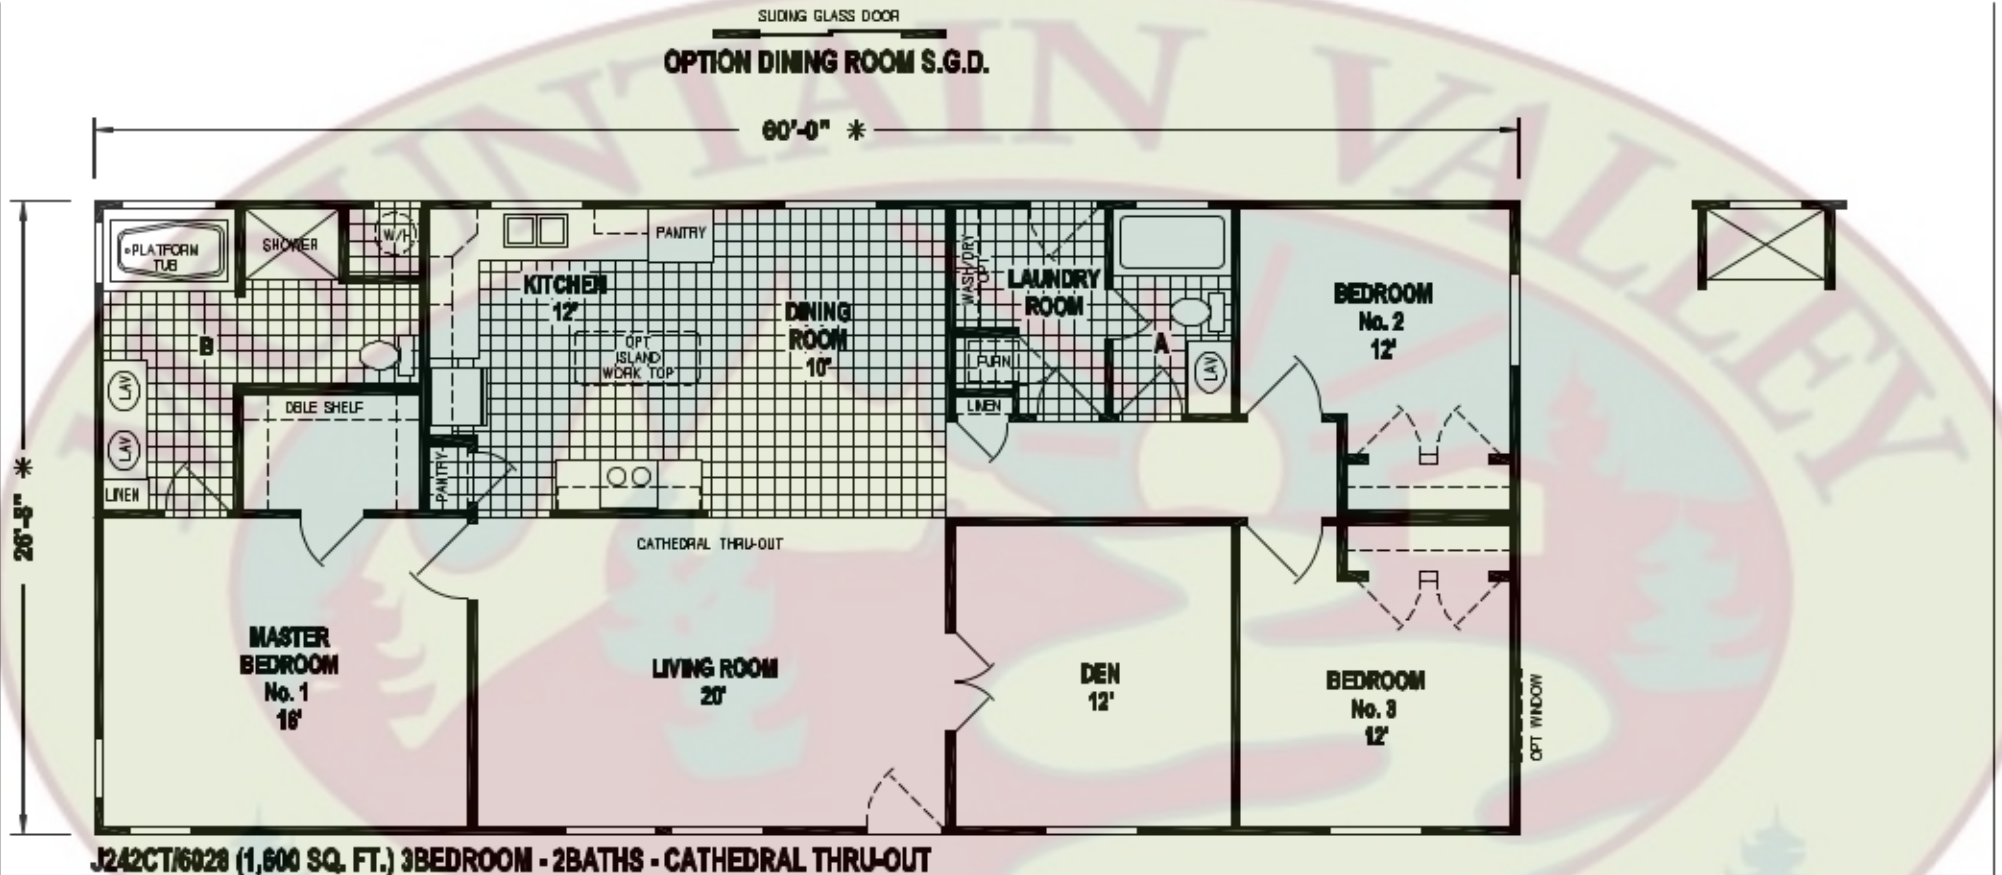

# MOUNTAIN VALLEY HOMES

1375 Grass Valley Highway  
Auburn, CA 95603

**530-885-HOME (4663)**

DIVISIONS			REVISIONS	BOX LENGTH	DESCRIPTION	DRAWING NUMBER *
111	341	552				
112	344	553				
116	345	571				
125	X 355	591				
131	500	812				
143	531					
163	535					
171	536					
181	536					
				60'-0"	6028-3CK-2B	28-13583

**SKYLINE**

DRAWN BY: S.C. WIND ZONE 15#  
DATE: 03/25/2010 BOOF ZONE  
SHEET 1 OF 1