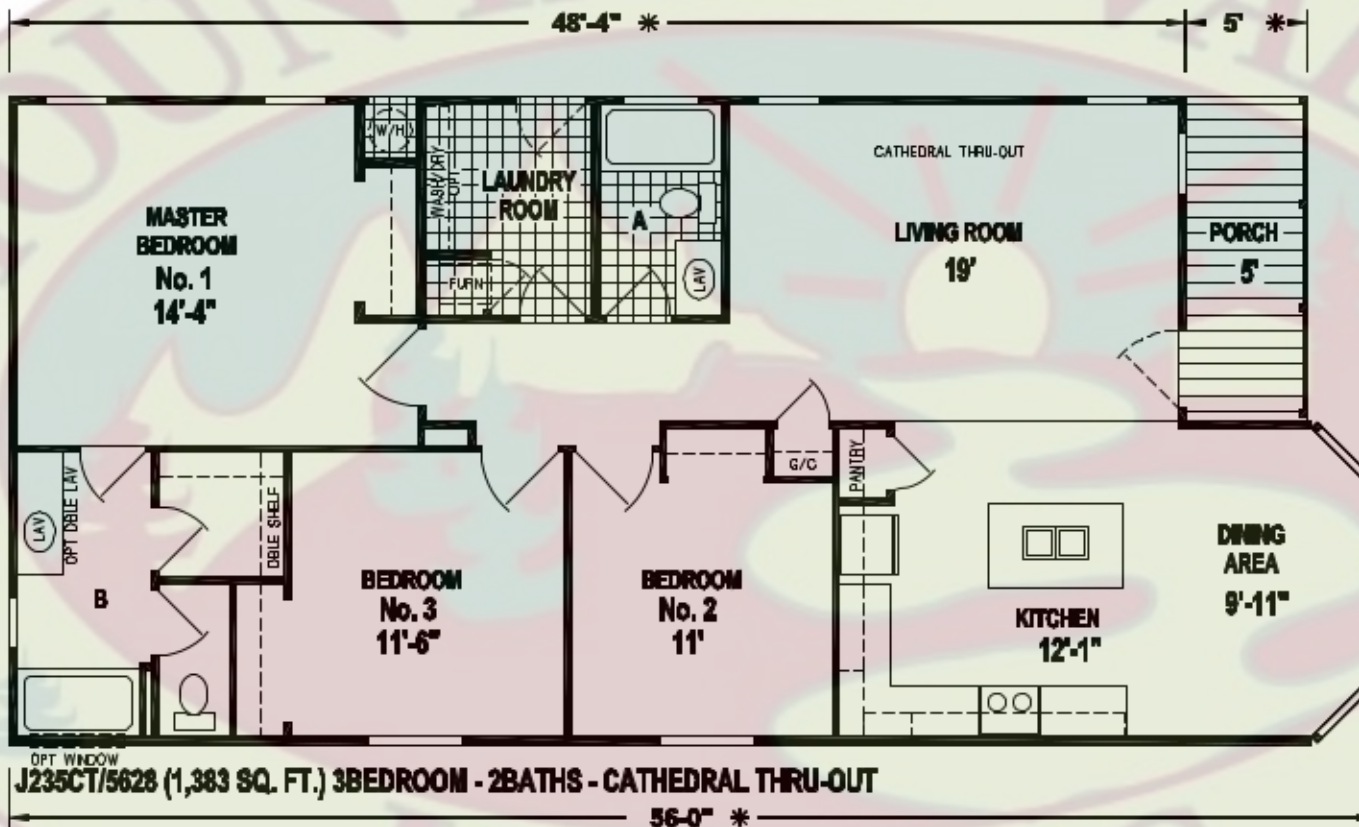

MOUNTAIN VALLEY HOMES

1375 Grass Valley Highway

Auburn, CA 95603

530-885-HOME (4663)

| DIVISIONS | | | REVISIONS | DRAWN BY: T L | WIND ZONE 15# |
|-----------------|-----|------------------------------|-----------|------------------|---------------|
| 111 | 341 | 552 | | | |
| 112 | 344 | 553 | | | |
| 115 | 345 | 571 | | | |
| 125 X | 355 | 501 | | | |
| 131 | 500 | 812 | | | |
| 143 | 531 | | | | |
| 183 | 535 | | | | |
| 171 | 536 | | | | |
| 181 | 538 | | | | |
| BOX LENGTH | | DESCRIPTION | | SHEET OF | |
| 53'-4" / 56'-0" | | 5628-3CIK-2B-CATH (53-4/56) | | DRAWING NUMBER * | |
| | | J235CT (28-17850) 10/25/2016 | | 28-17850 | |
| | | | | 28-17850-06Q | |

SKYLINE

DATE: 03/17/2016

ROOF ZONE

SHEET OF

DRAWING NUMBER *

28-17850

28-17850-06Q