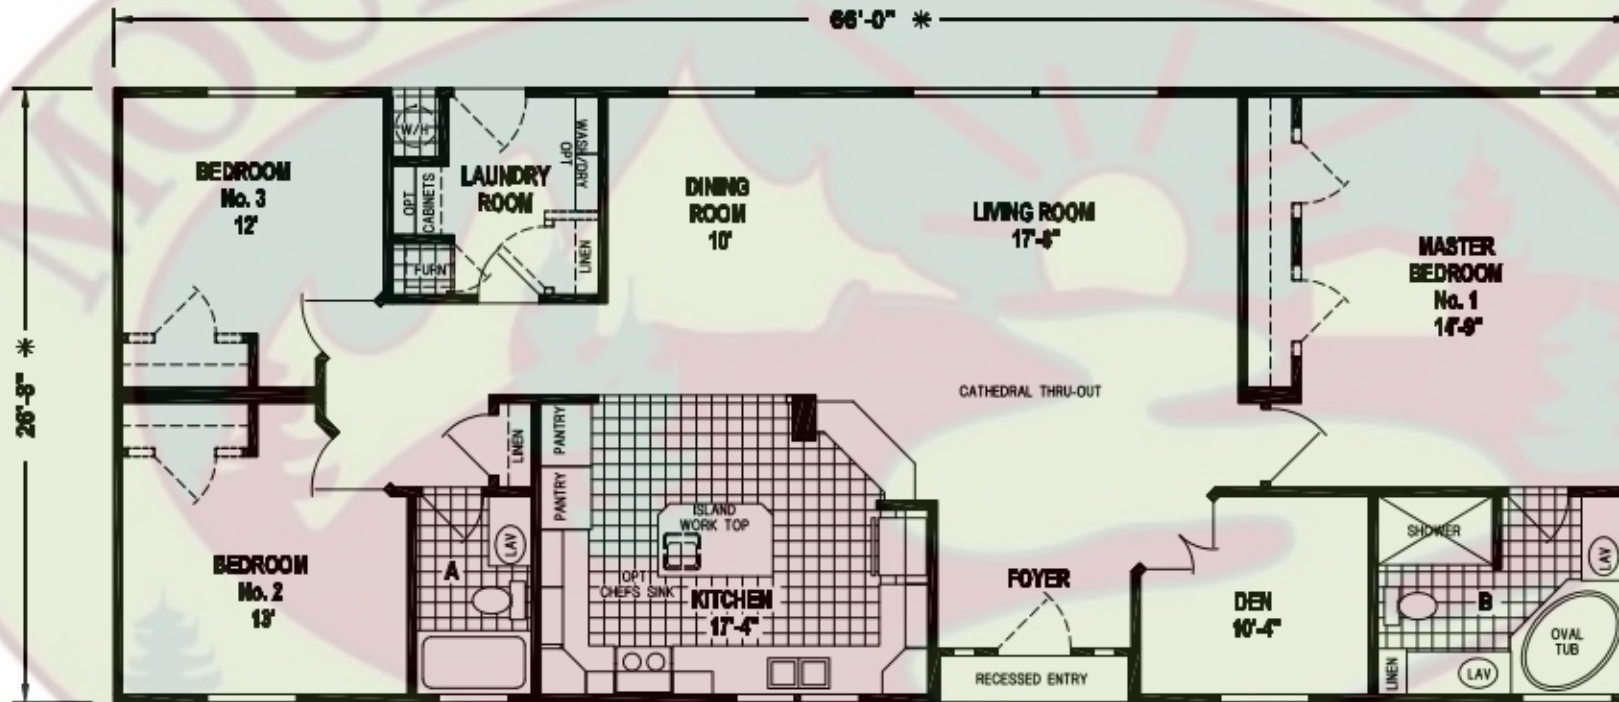

MOUNTAIN VALLEY HOMES

1375 Grass Valley Highway

Auburn, CA 95603

530-885-HOME (4663)

OPTION S.G.D.

J234CT/6628 (1,743 SQ. FT.) 3BEDROOM - 2BATHS - CATHEDRAL THRU-OUT

DIVISIONS			REVISIONS	SKYLINE
111	341	552		
112	344	553		
115	345	571		
125	X 355	591		
131	500	812		
143	531			
163	535			
171	536			
181	538			
			BOX LENGTH	DESCRIPTION
			66'-0"	6628-3CIK-2B
				DRAWING NUMBER
				28-14531
				28-14531-06Q
				DATE: 09/12/2011
				WIND ZONE 15#
				ROOF ZONE
				SHEET 1 OF 4