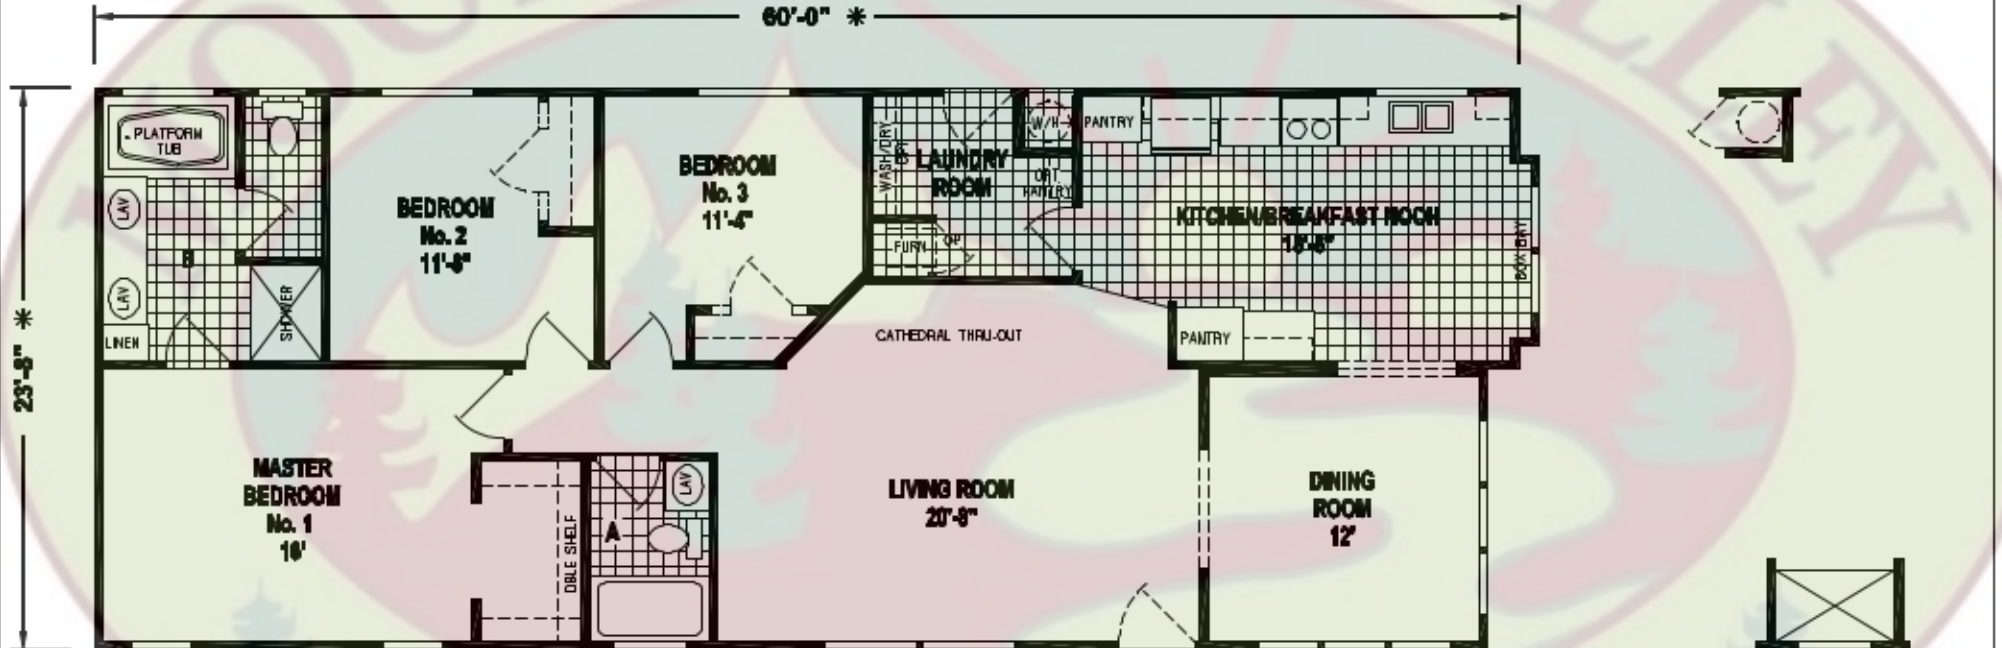

MOUNTAIN VALLEY HOMES

1375 Grass Valley Highway

Auburn, CA 95603

530-885-HOME (4663)

3721CT/6024 (1,411 SQ. FT.) 3BEDROOM - 2BATHS - CATHEDRAL THRU-OUT

3721-CT

DIVISIONS			REVISONS	DATE	BY	DESCRIPTION	DRAWING NUMBER
111	341	552					
112	344	553					
116	346	571					
125	X 355	581					
131	500	812					
143	531						
163	535						
171	536						
181	538						
			BOX LENGTH	DESCRIPTION		DRAWING NUMBER	
			60'-0" / 58'-8"	6024-3FK-2B (60/58-8)		24-02539	
						24-02539-06Q	

SKYLINE

DRAWN BY: TL WIND ZONE 15#
 DATE 03/15/2010 ROOF ZONE
 SHEET 1 OF 2