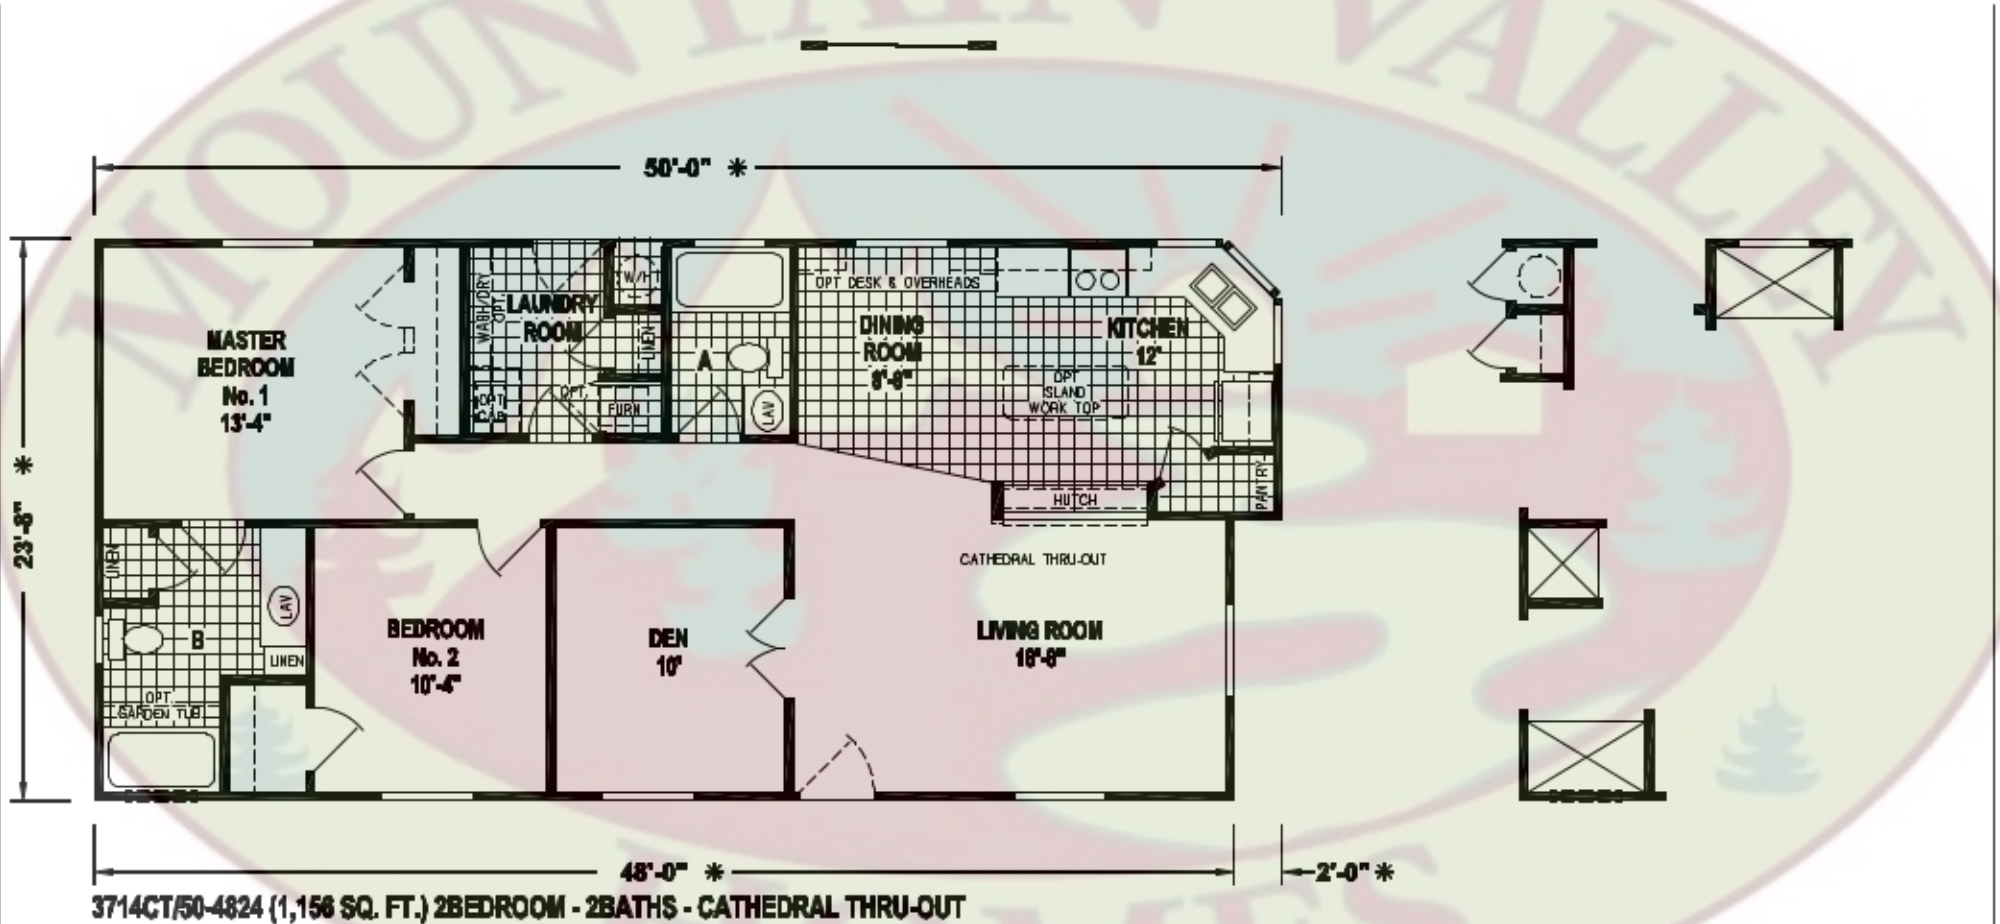

MOUNTAIN VALLEY HOMES

1375 Grass Valley Highway
 Auburn, CA 95603
 530-885-HOME (4663)

DIVISIONS			REVISIONS	DATE	DRAWN BY	WIND ZONE	ROOF ZONE
NO.	DESCRIPTION	DATE					
111	341	552				15#	
112	344	553					
115	345	571					
125	X 355	591					
131	500	812					
143	531						
183	535						
171	538						
181	538						

BOX LENGTH	DESCRIPTION	DRAWING NUMBER
50'-0" / 48'-0"	5024-2FK-2B (50/48)	24-02412