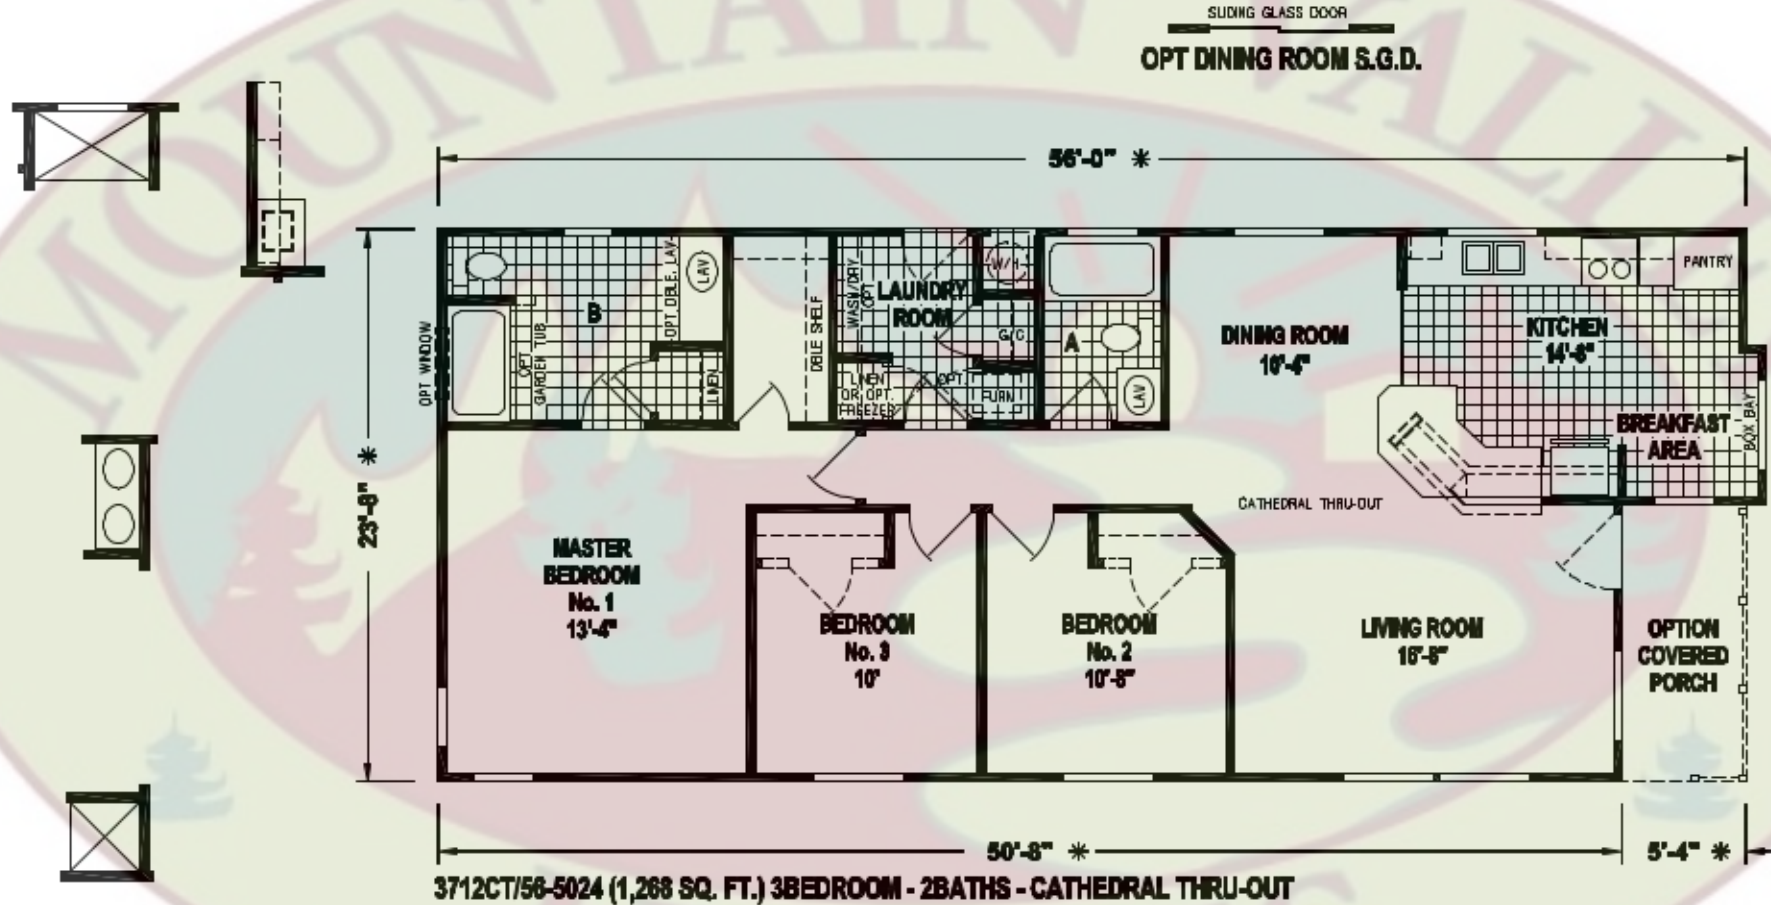

### DIVISIONS

111	341	552
112	344	553
115	345	571
125 X	355	581
131	500	812
149	551	
163	536	
171	538	
181	538	

### REVISIONS

BOX LENGTH	DESCRIPTION
56'-0"/50'-8"	5624-3FK-2B (56/50-8)

DRAWN BY: T L	WIND ZONE 15#
DATE: 11/21/2015	ROOF ZONE SAH
SHEET 1 OF 3	
DRAWING NUMBER	24-01514
	24-01514-06Q