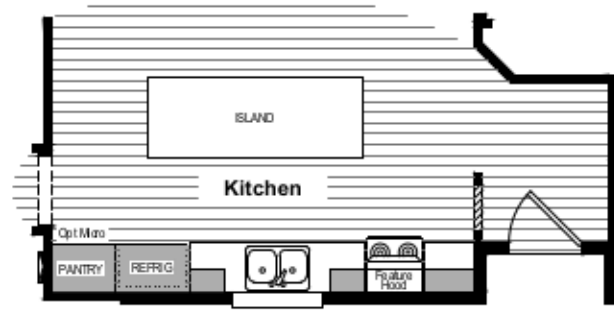

MOUNTAIN VALLEY HOMES
 1375 Grass Valley Highway
 Auburn, CA 95603
 530-885-HOME (4663)

Option Kitchen

50'-0"

1735 SQ. FT. (NIC PORCH)

(3) 05.05.19 dh

CORONADO 3750-3A