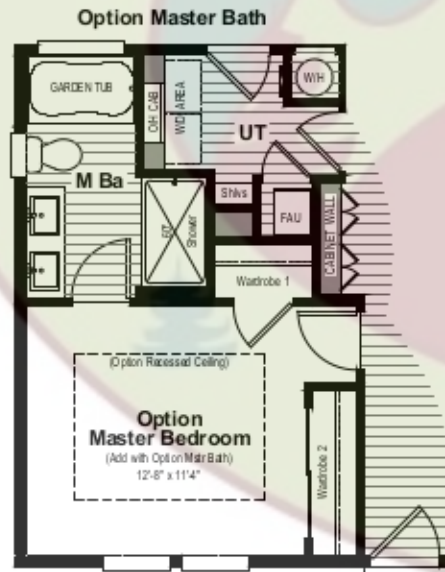

MOUNTAIN VALLEY HOMES

1375 Grass Valley Highway

Auburn, CA 95603

530-885-HOME (4663)

(8) 08.18.18 dh

CORONADO 2458-3C

OPTIONAL END ENTRY PLAN

OPTION BEDROOM 4 LAYOUT

16'-8" (LR)

OPTION POP-OUT W/ END ENTRY PLAN