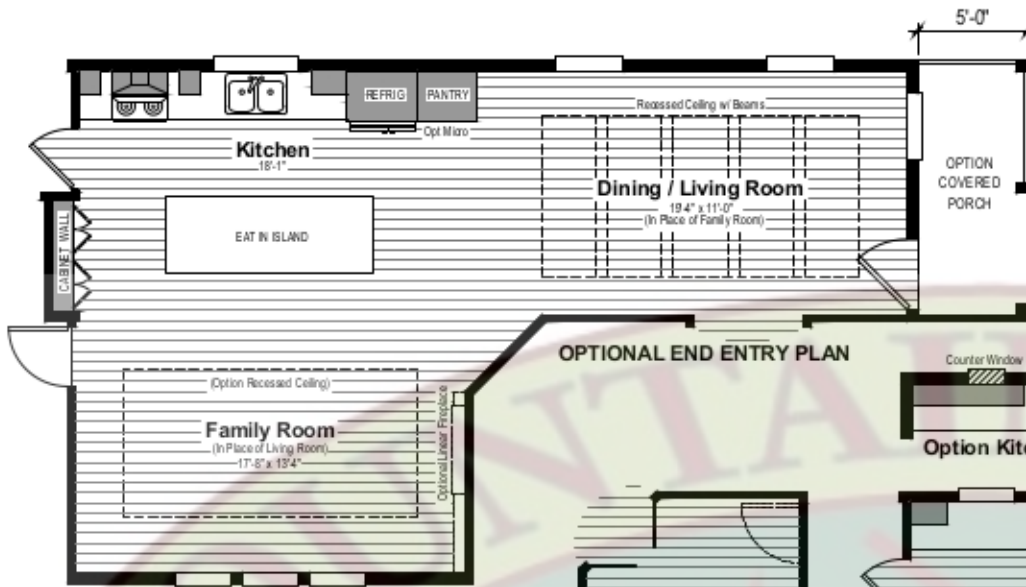

MOUNTAIN VALLEY HOMES

1375 Grass Valley Highway

Auburn, CA 95603

530-885-HOME (4663)

(8) 08.18.18 dh

CORONADO 2458-3C

OPTIONAL END ENTRY PLAN

OPTION BEDROOM 4 LAYOUT

16'-8" (LR)

OPTION POP-OUT W/ END ENTRY PLAN