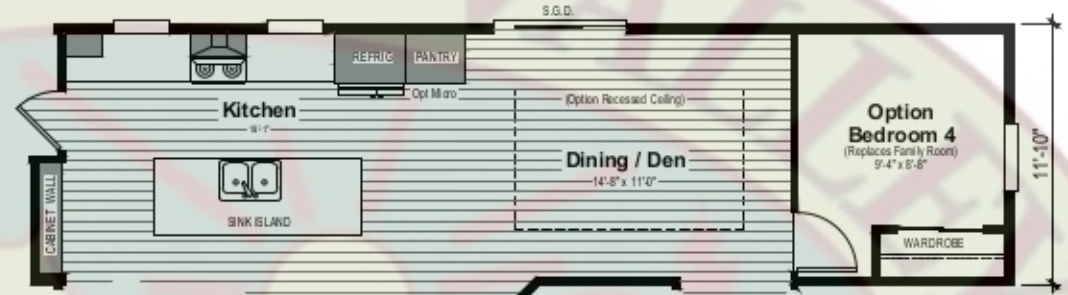

MOUNTAIN VALLEY HOMES

1375 Grass Valley Highway

Auburn, CA 95603

530-885-HOME (4663)

(8) 08.18.18 dh

CORONADO 2458-3C

OPTIONAL END ENTRY PLAN

OPTION BEDROOM 4 LAYOUT

16'-8" (LR)

OPTION POP-OUT W/ END ENTRY PLAN