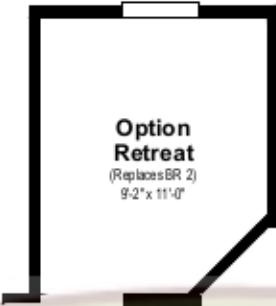

MOUNTAIN VALLEY HOMES

1375 Grass Valley Highway
 Auburn, CA 95603
530-885-HOME (4663)

OPTION MASTER BATH

(10)
CORONADO
2456-3B
 06.28.19 dh