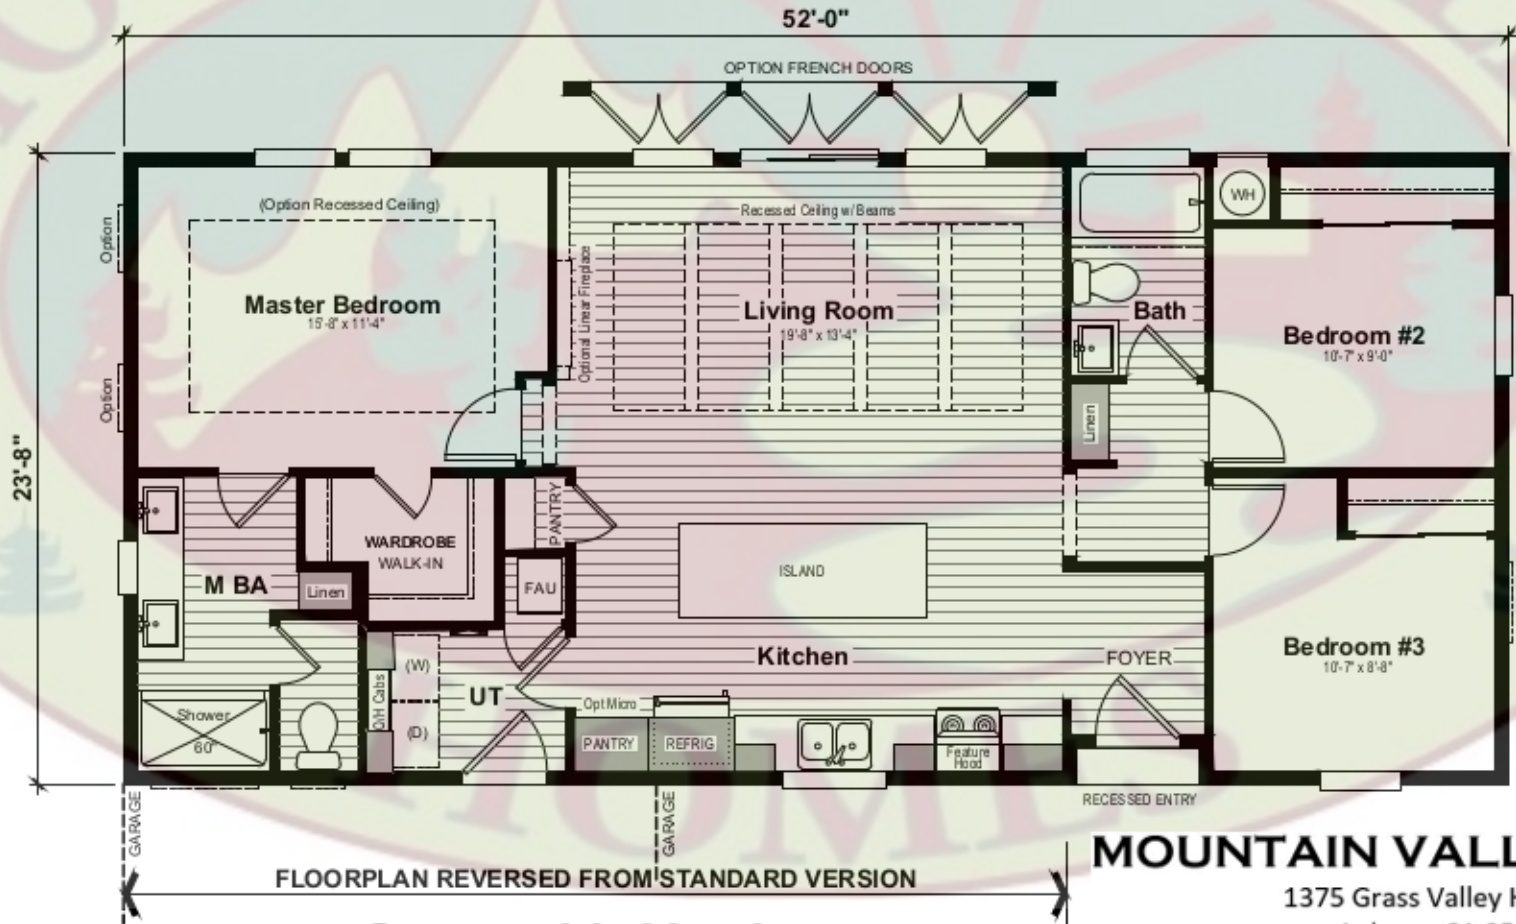

OPTION MASTER BATH

OPTION ISLAND SINK

FLOORPLAN REVERSED FROM STANDARD VERSION

Garageable Version

MOUNTAIN VALLEY HOMES

1375 Grass Valley Highway
 Auburn, CA 95603
 530-885-HOME (4663)

(3) 05.03.19 dh

CORONADO 2452-3G