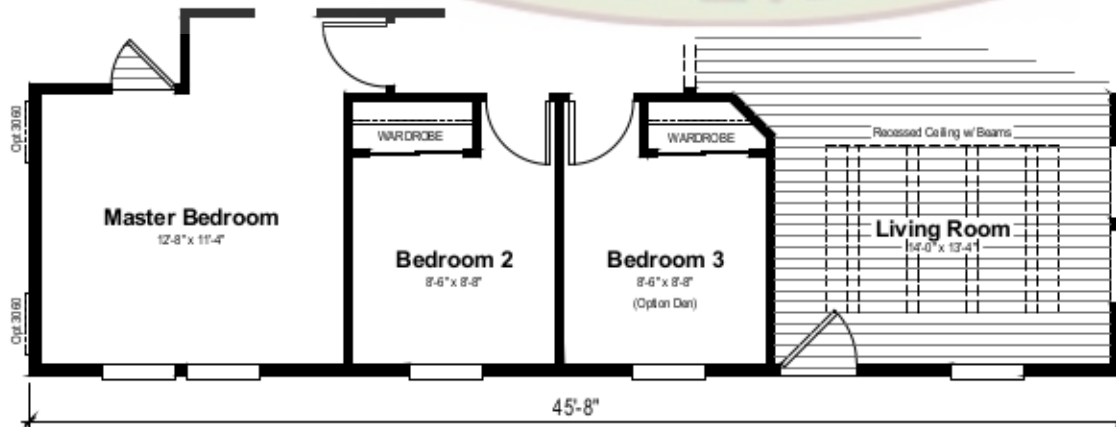

PORCH MODEL: 1034 SQ.FT. (NIC PORCH)  
 ENLARGED LR MODEL: 1091 SQ.FT.  
 THREE BEDROOM MODEL: 1091 SQ.FT.

**CORONADO 2446-2B**  
08.12.19 dh

**Sacramento**

**MOUNTAIN VALLEY HOMES**

1375 Grass Valley Highway  
 Auburn, CA 95603

**530-885-HOME (4663)**

**Option Three Bedroom Layout**  
(Replaces Covered Porch)