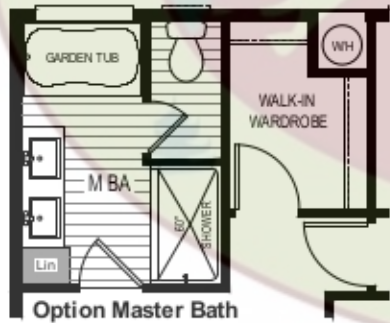

PORCH MODEL: 1034 SQ.FT. (NIC PORCH)  
 ENLARGED LR MODEL: 1091 SQ.FT.  
 THREE BEDROOM MODEL: 1091 SQ.FT.

**CORONADO 2446-2B**  
08.12.19 dh

**Sacramento**

**MOUNTAIN VALLEY HOMES**

1375 Grass Valley Highway  
 Auburn, CA 95603

**530-885-HOME (4663)**

**Option Three Bedroom Layout**  
(Replaces Covered Porch)