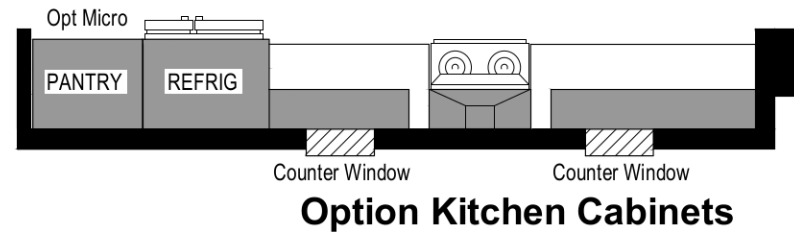

MOUNTAIN VALLEY HOMES

1375 Grass Valley Highway
 Auburn, CA 95603
 530-885-HOME (4663)

(3) 06.13.19 dh

796 Sq. Ft. (NIC Porch)

CORONADO 2042-2B