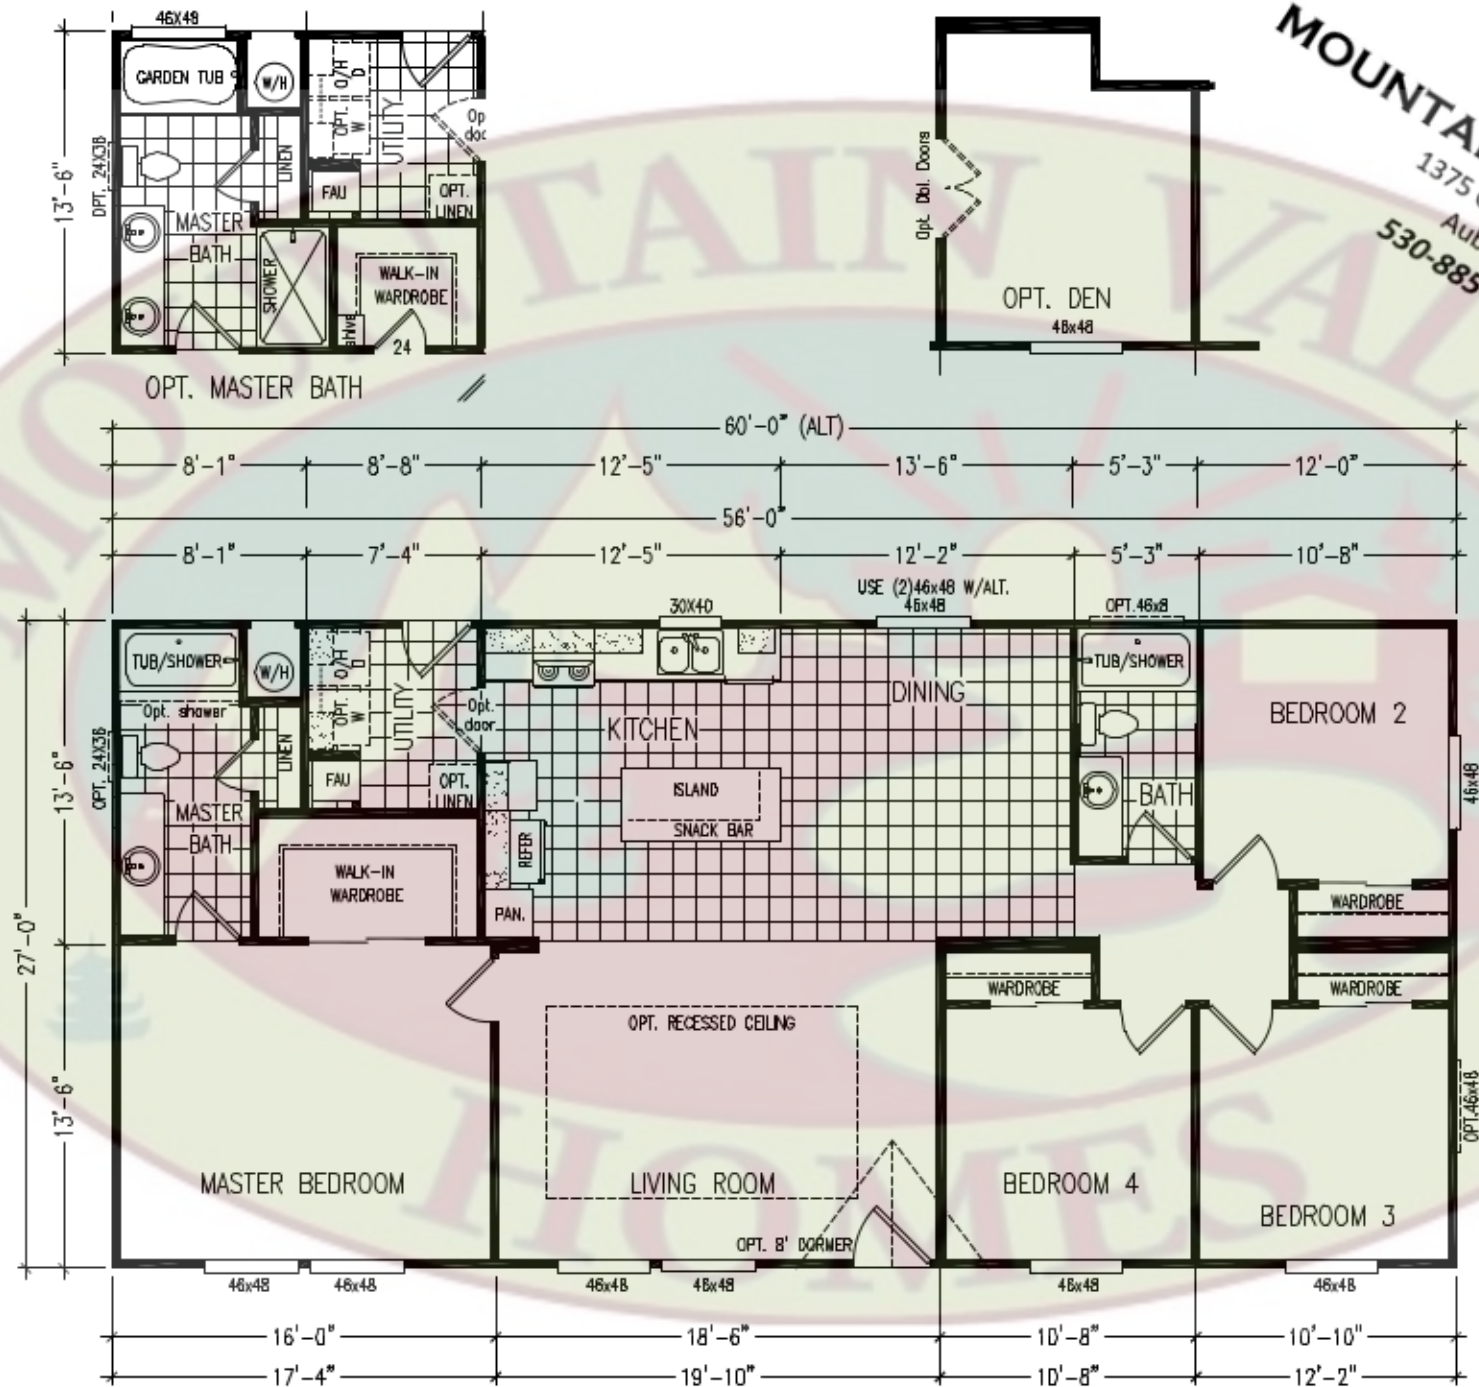

MOUNTAIN VALLEY HOMES
 1375 Grass Valley Highway
 Auburn, CA 95603
 530-885-HOME (4663)

Fairpoint 27564A

revised: 02-15-17

1512/1620 SQUARE FEET

Because our company has a continuous product update process, specifications, floor plan lay-out and dimensions shown on this literature are subject to change without notice or obligations. Construction and design specifications as well as features presented are conceptual, therefore should not be used as actual construction data, and may not be offered in all series or models. Our Retailer will provide accurate, up-to-date information on available options and specifications for your home.