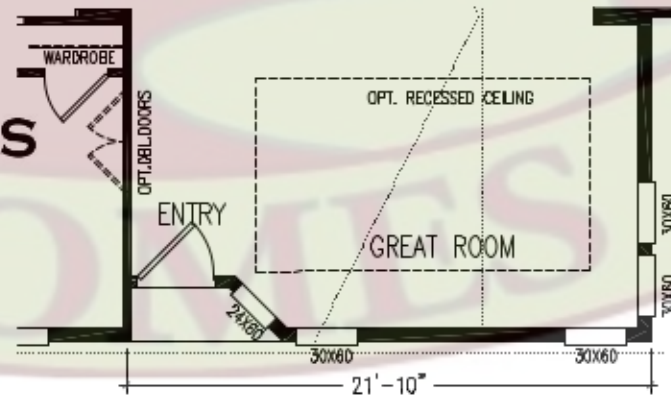

MOUNTAIN VALLEY HOMES

1375 Grass Valley Highway
 Auburn, CA 95603
 530-885-HOME (4663)

MORRO BAY

CSH27563B

revised: 10-02-19

1455/1511 SQUARE FEET

Because our company has a continuous product update process, specifications, floor plan lay-out and dimensions shown on this literature are subject to change without notice or obligations. Construction and design specifications as well as features presented are conceptual, therefore should not be used as actual construction data, and may not be offered in all series or models. Our Retailer will provide accurate, up-to-date information on available options and specifications for your home.