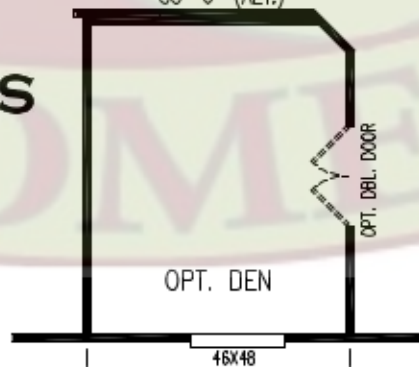

MOUNTAIN VALLEY HOMES

1375 Grass Valley Highway
 Auburn, CA 95603
 530-885-HOME (4663)

Fairpoint 27563A

1444/1552 SQUARE FEET

revised: 01-06-17

Because our company has a continuous product update process, specifications, floor plan lay-out and dimensions shown on this literature are subject to change without notice or obligations. Construction and design specifications as well as features presented are conceptual, therefore should not be used as actual construction data, and may not be offered in all series or models. Our Retailer will provide accurate, up-to-date information on available options and specifications for your home.