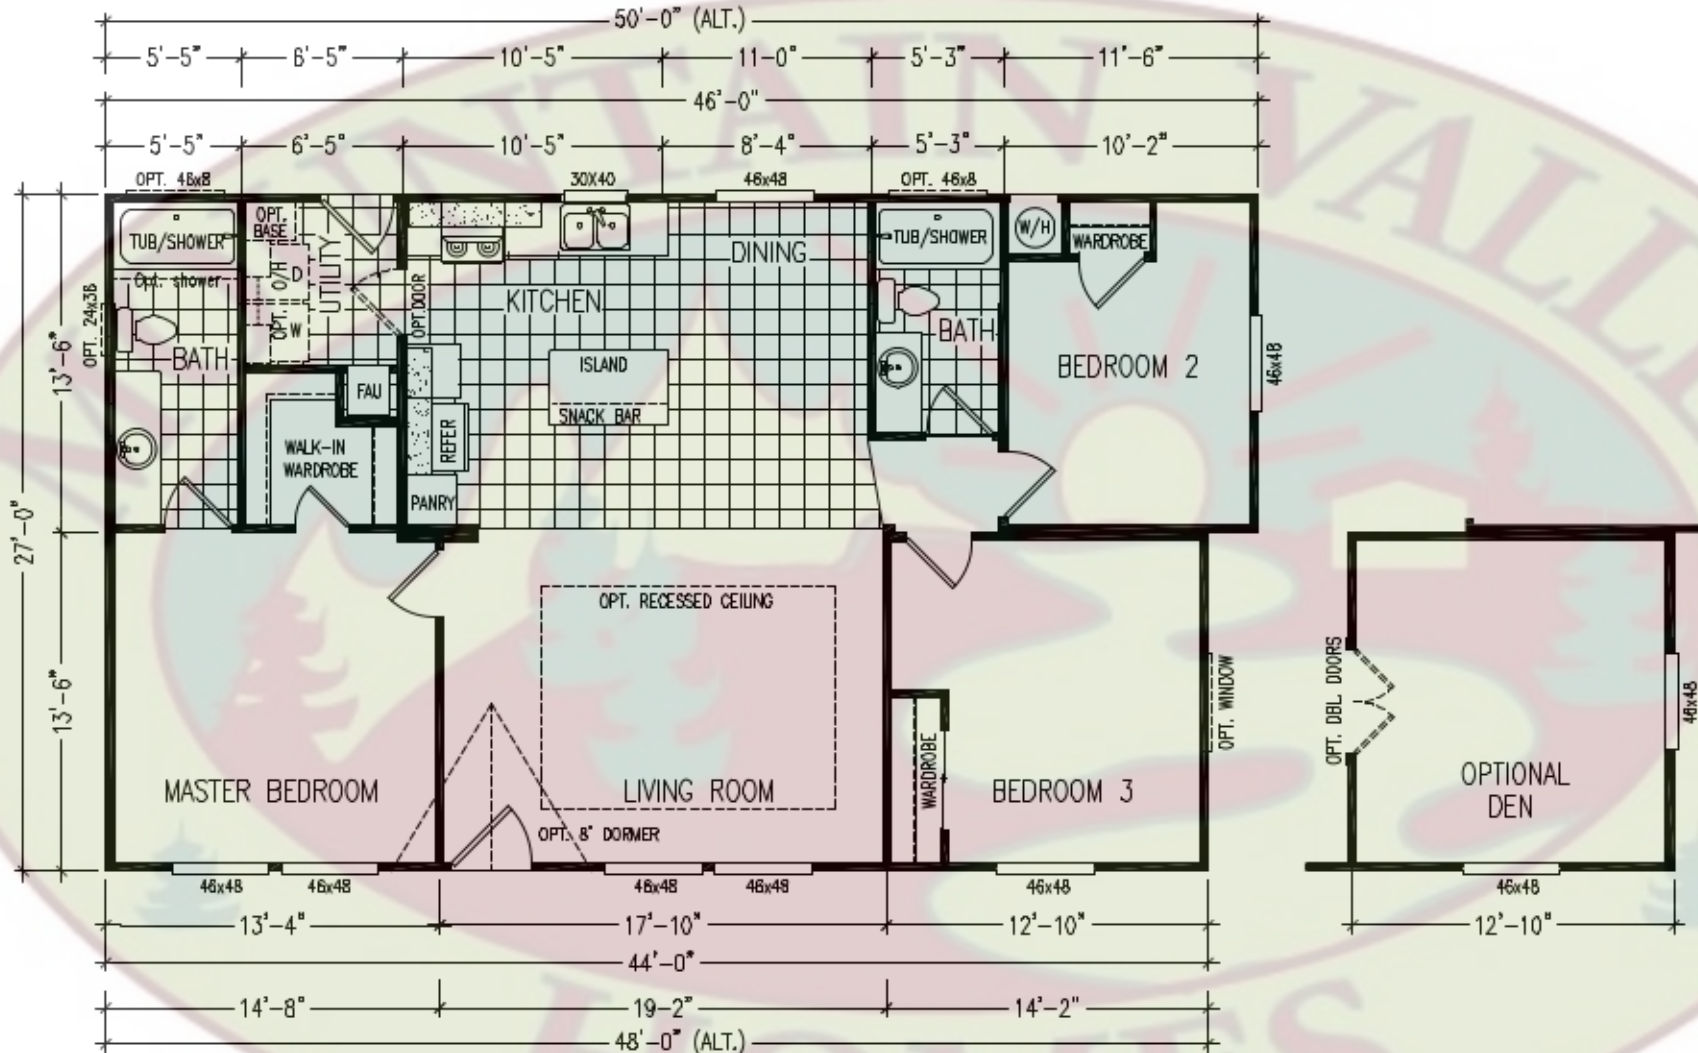

MOUNTAIN VALLEY HOMES

1375 Grass Valley Highway
 Auburn, CA 95603
 530-885-HOME (4663)

Fairpoint 27463A

revised: 02-09-17

1215/1323 SQUARE FEET

Because our company has a continuous product update process, specifications, floor plan lay-out and dimensions shown on this literature are subject to change without notice or obligations. Construction and design specifications as well as features presented are conceptual, therefore should not be used as actual construction data, and may not be offered in all series or models. Our Retailer will provide accurate, up-to-date information on available options and specifications for your home.