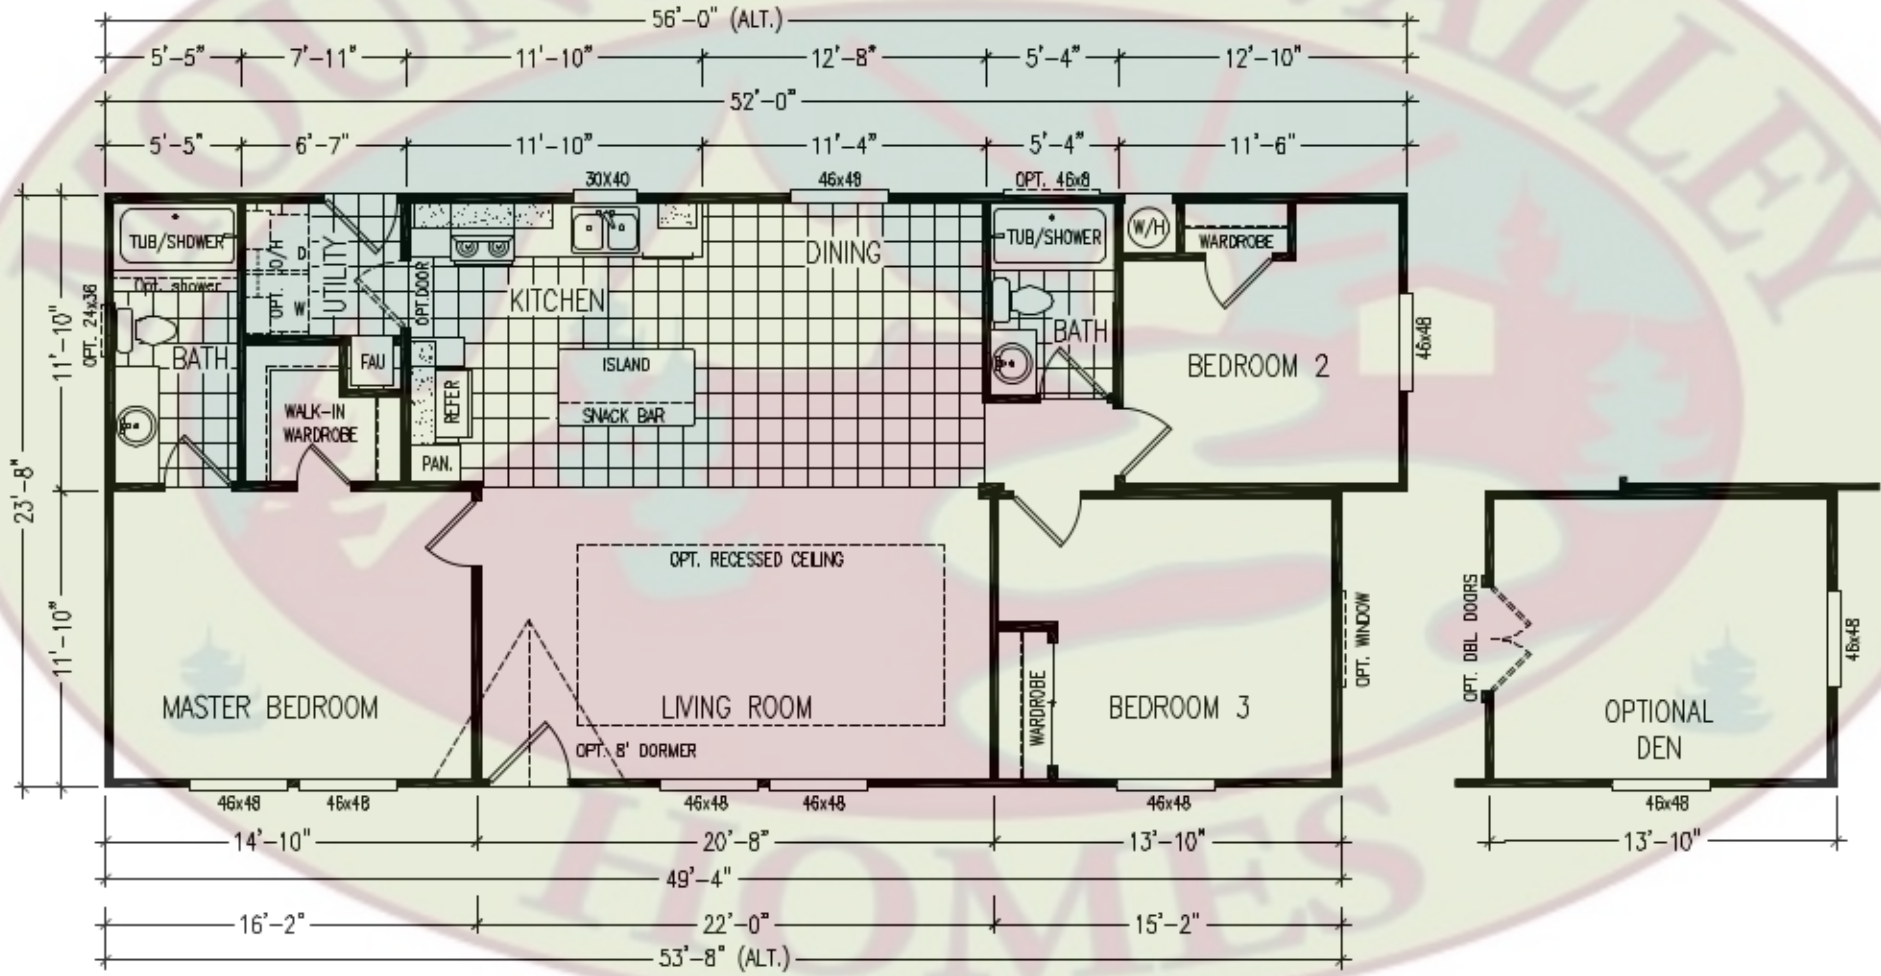

# MOUNTAIN VALLEY HOMES

1375 Grass Valley Highway  
 Auburn, CA 95603  
**530-885-HOME (4663)**

**Fairpoint 24523C**

revised: 02-09-17

1200/1294 SQUARE FEET

Because our company has a continuous product update process, specifications, floor plan lay-out and dimensions shown on this literature are subject to change without notice or obligations. Construction and design specifications as well as features presented are conceptual, therefore should not be used as actual construction data, and may not be offered in all series or models. Our Retailer will provide accurate, up-to-date information on available options and specifications for your home.