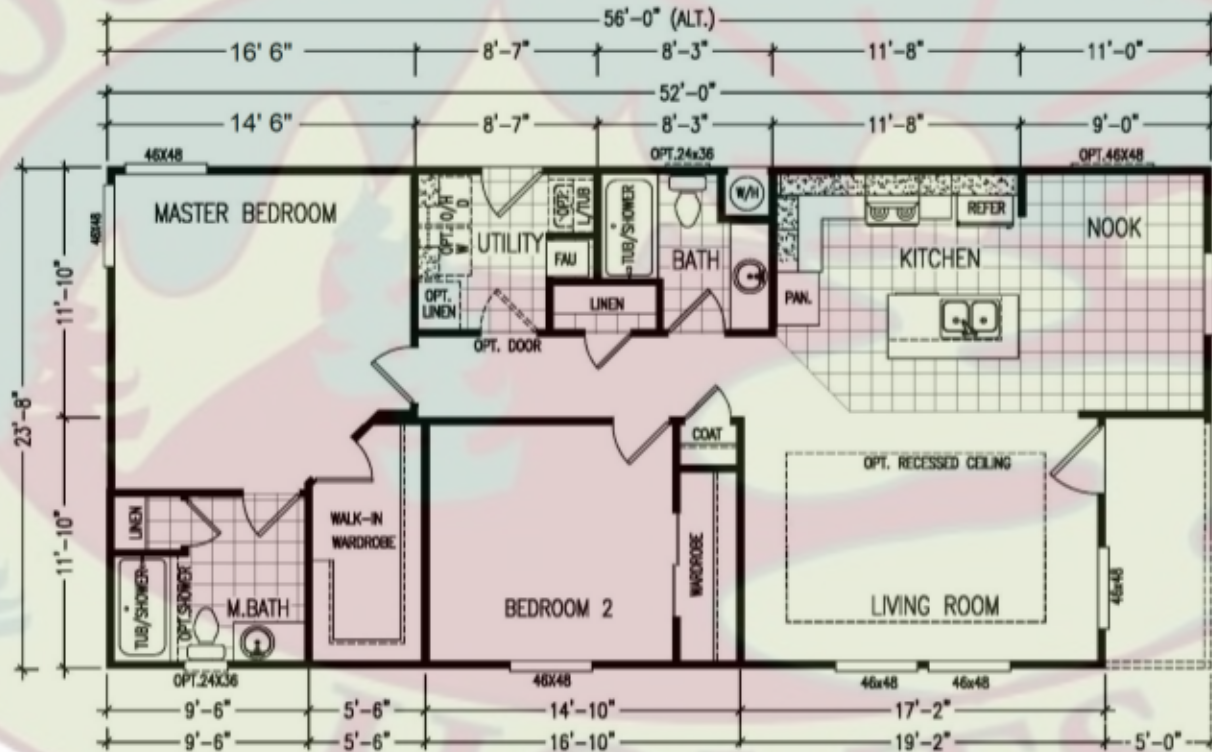

MOUNTAIN VALLEY HOMES

1375 Grass Valley Highway

Auburn, CA 95603

530-885-HOME (4663)

OPTIONAL 2-BEDROOM LAYOUT

Fairpoint 24523B

revised: 01-06-17

1171/1263 SQUARE FEET