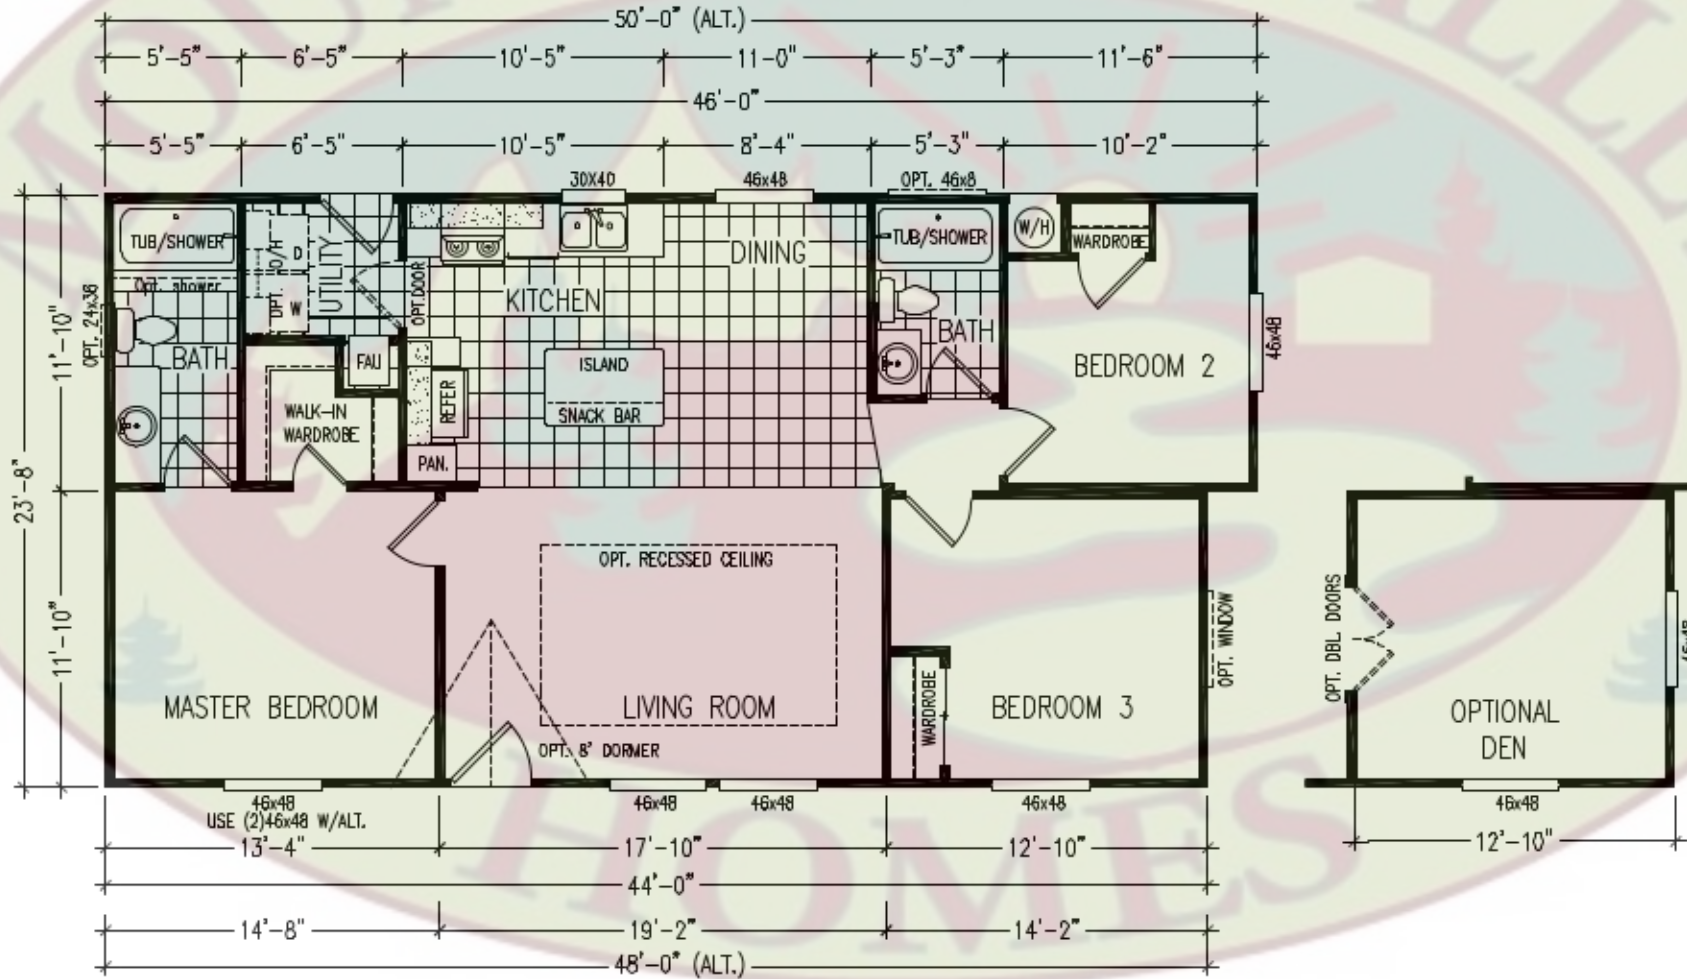

# MOUNTAIN VALLEY HOMES

1375 Grass Valley Highway

Auburn, CA 95603

**530-885-HOME (4663)**

**Fairpoint 24463A**

revised: 02-09-17

1065/1159 SQUARE FEET

Because our company has a continuous product update process, specifications, floor plan lay-out and dimensions shown on this literature are subject to change without notice or obligations. Construction and design specifications as well as features presented are conceptual, therefore should not be used as actual construction data, and may not be offered in all series or models. Our Retailer will provide accurate, up-to-date information on available options and specifications for your home.