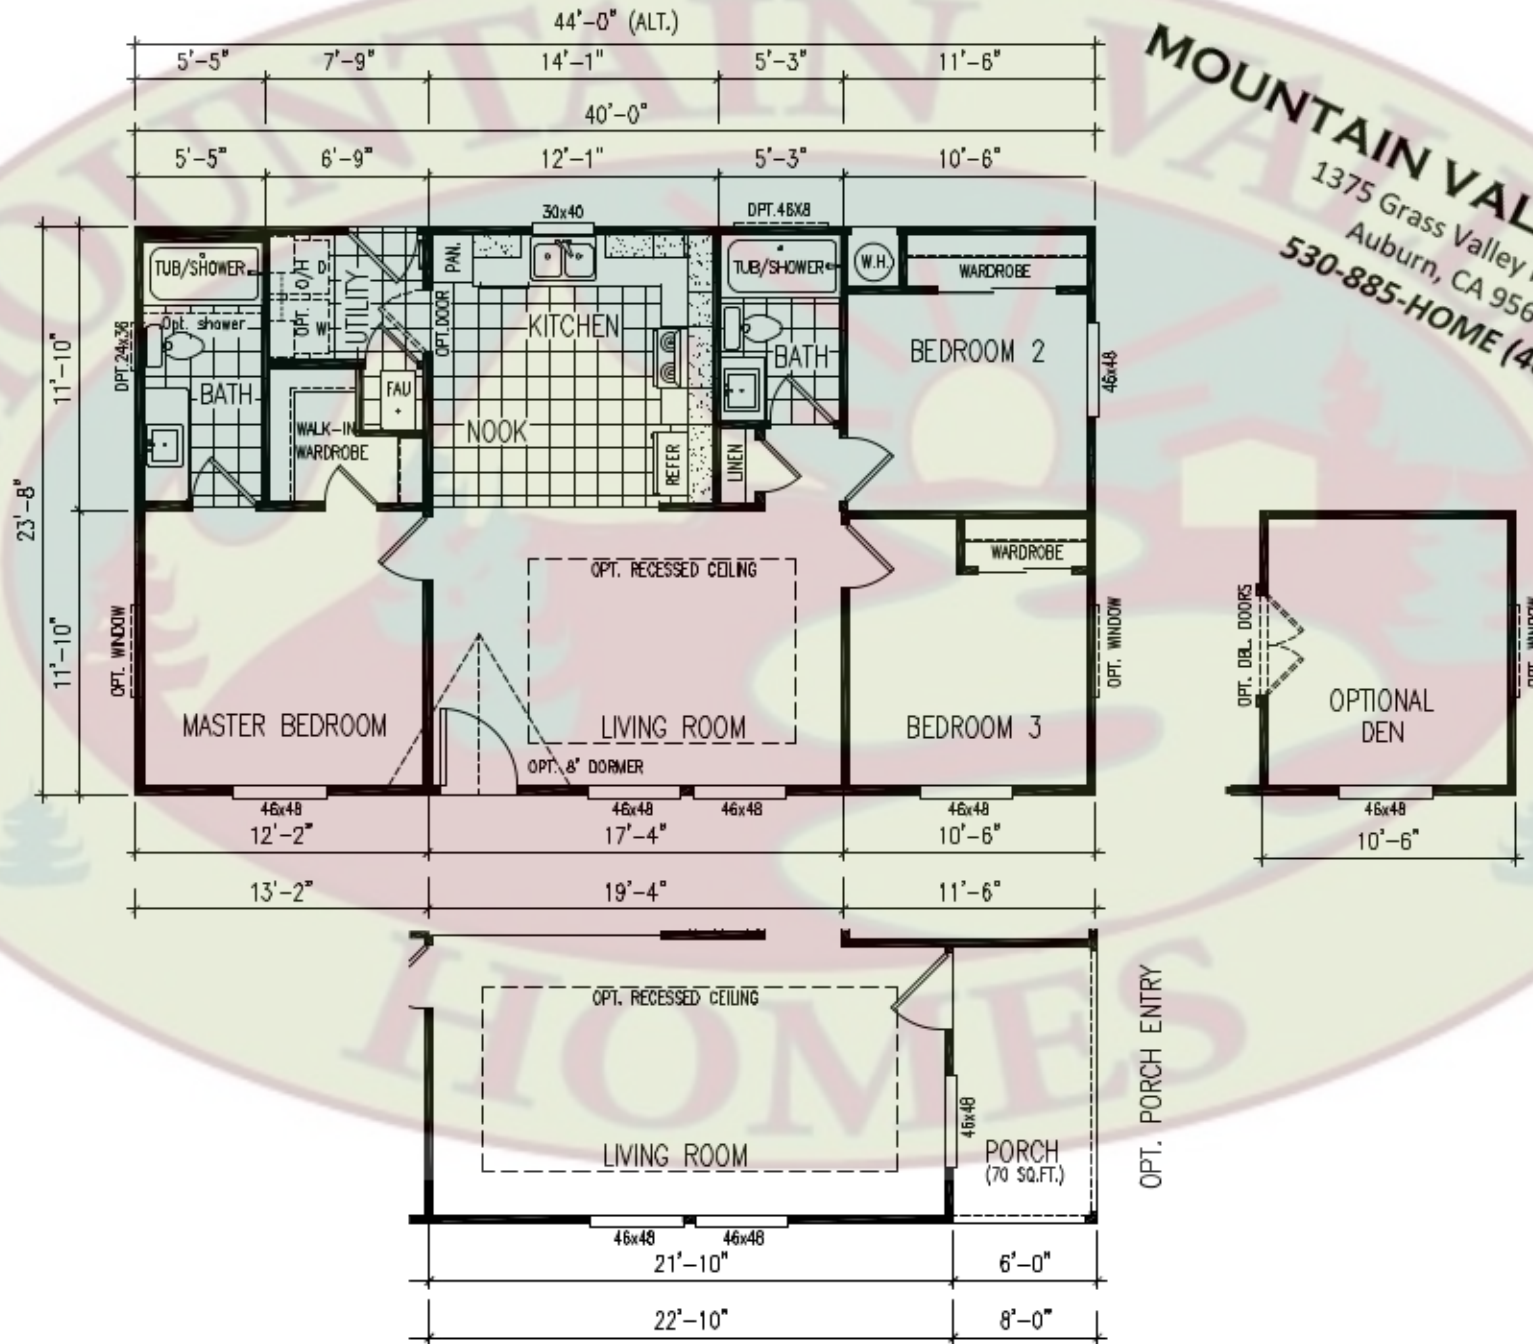

MOUNTAIN VALLEY HOMES
 1375 Grass Valley Highway
 Auburn, CA 95603
 530-885-HOME (4663)

Fairpoint 24403A

revised: 01-04-2020

947/1041 SQUARE FEET

Because our company has a continuous product update process, specifications, floor plan lay-out and dimensions shown on this literature are subject to change without notice or obligations. Construction and design specifications as well as features presented are conceptual, therefore should not be used as actual construction data, and may not be offered in all series or models. Our Retailer will provide accurate, up-to-date information on available options and specifications for your home.