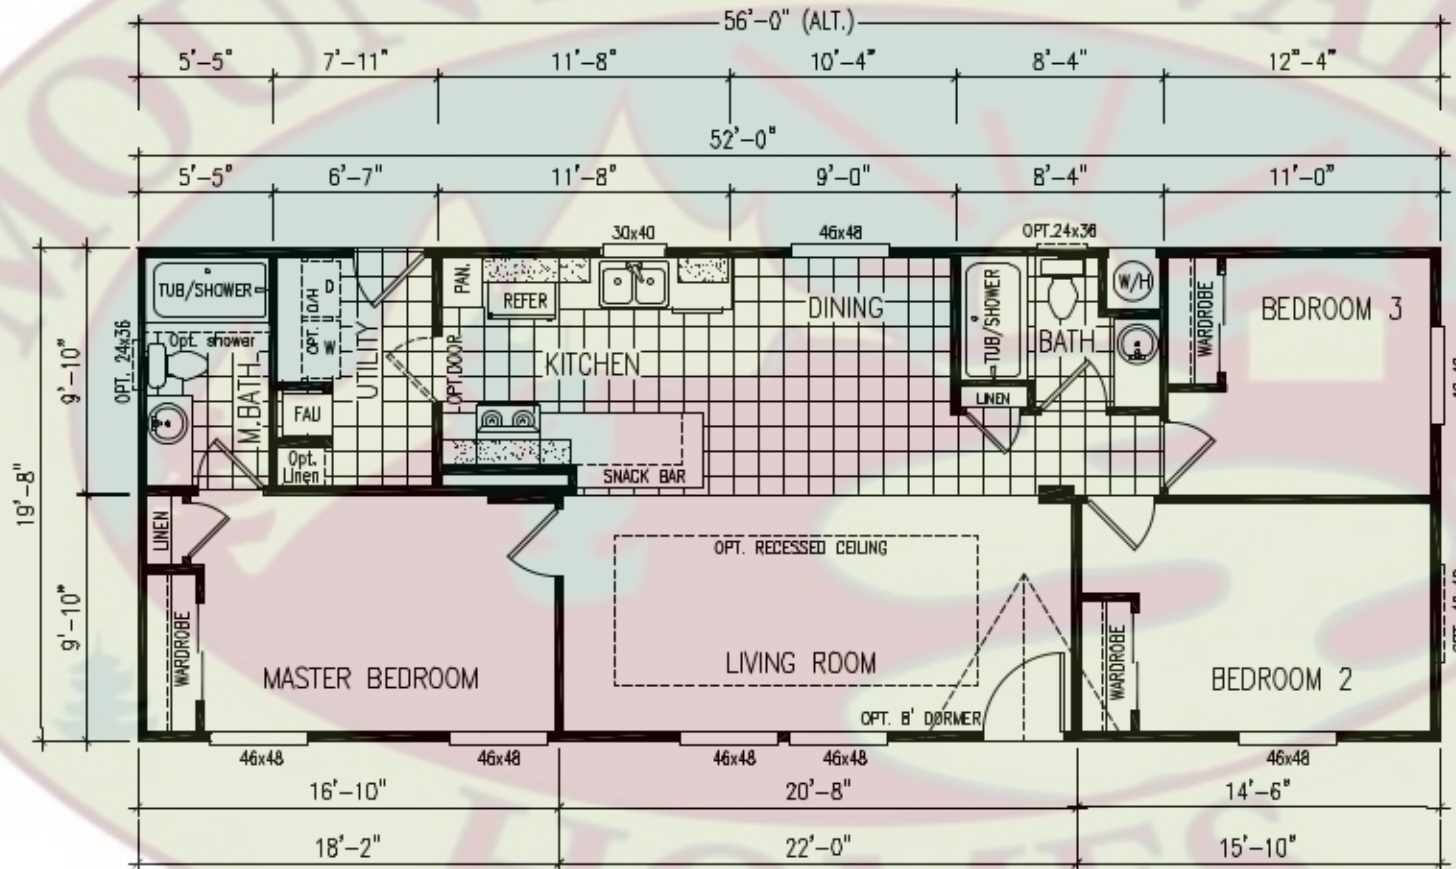

MOUNTAIN VALLEY HOMES

1375 Grass Valley Highway

Auburn, CA 95603

530-885-HOME (4663)

Fairpoint 20523D

revised: 02-06-17

1022/1101 SQUARE FEET

Because our company has a continuous product update process, specifications, floor plan lay-out and dimensions shown on this literature are subject to change without notice or obligations. Construction and design specifications as well as features presented are conceptual, therefore should not be used as actual construction data, and may not be offered in all series or models. Our Retailer will provide accurate, up-to-date information on available options and specifications for your home.