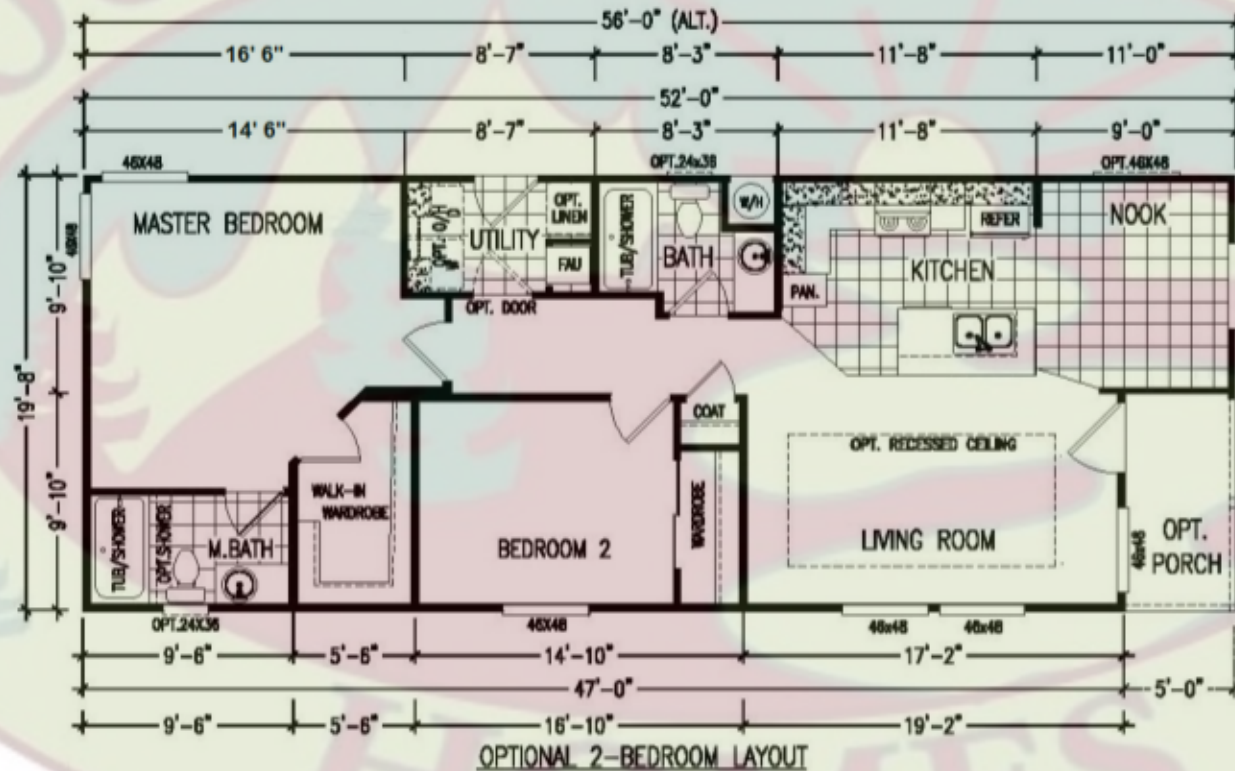

MOUNTAIN VALLEY HOMES

1375 Grass Valley Highway
Auburn, CA 95603

530-885-HOME (4663)

Fairpoint 20523B

revised: 01-06-17

973/1051 SQUARE FEET

Because our company has a continuous product update process, specifications, floor plan lay-out and dimensions shown on this literature are subject to change without notice or obligations. Construction and design specifications as well as features presented are conceptual, therefore should not be used as actual construction data, and may not be offered in all series or models. Our Retailer will provide accurate, up-to-date information on available options and specifications for your home.