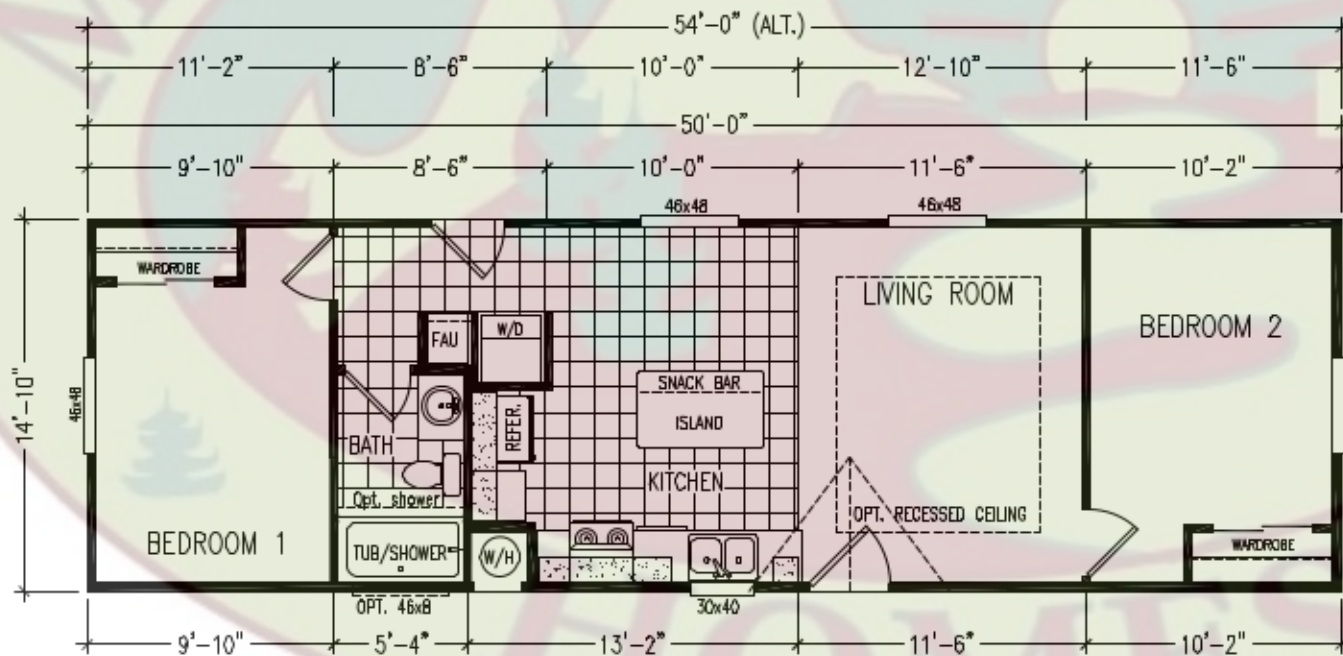

MOUNTAIN VALLEY HOMES

1375 Grass Valley Highway
 Auburn, CA 95603
 530-885-HOME (4663)

Fairpoint 15502A

revised: 01-12-17

741/801 SQUARE FEET

Because our company has a continuous product update process, specifications, floor plan lay-out and dimensions shown on this literature are subject to change without notice or obligations. Construction and design specifications as well as features presented are conceptual, therefore should not be used as actual construction data, and may not be offered in all series or models. Our Retailer will provide accurate, up-to-date information on available options and specifications for your home.