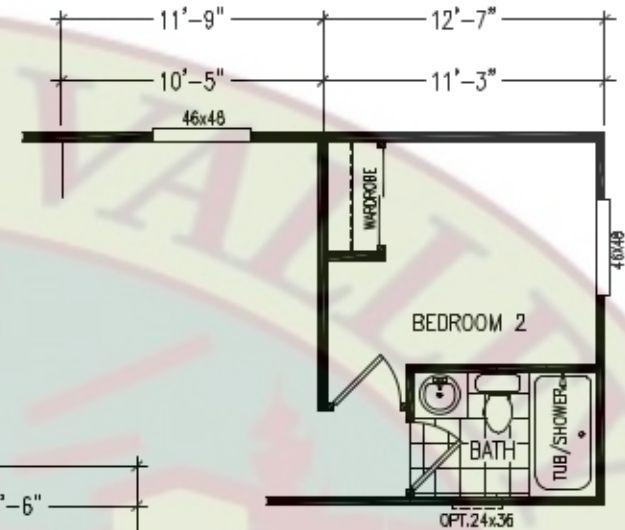

MOUNTAIN VALLEY HOMES

1375 Grass Valley Highway
 Auburn, CA 95603
 530-885-HOME (4663)

Fairpoint 15502A

revised: 01-12-17

741/801 SQUARE FEET

Because our company has a continuous product update process, specifications, floor plan lay-out and dimensions shown on this literature are subject to change without notice or obligations. Construction and design specifications as well as features presented are conceptual, therefore should not be used as actual construction data, and may not be offered in all series or models. Our Retailer will provide accurate, up-to-date information on available options and specifications for your home.