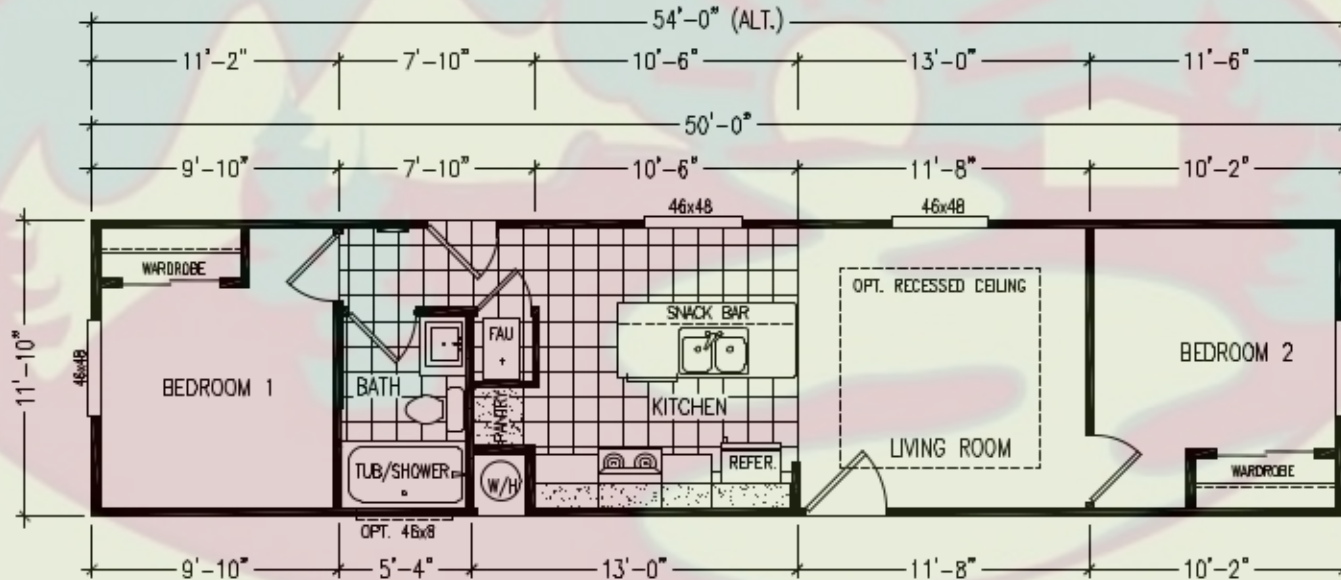

OPT. W/D

## MOUNTAIN VALLEY HOMES

1375 Grass Valley Highway

Auburn, CA 95603

**530-885-HOME (4663)**

*Fairpoint* 12502A

revised: 08-15-19

591/639 SQUARE FEET

Because our company has a continuous product update process, specifications, floor plan lay-out and dimensions shown on this literature are subject to change without notice or obligations. Construction and design specifications as well as features presented are conceptual, therefore should not be used as actual construction data, and may not be offered in all series or models. Our Retailer will provide accurate, up-to-date information on available options and specifications for your home.