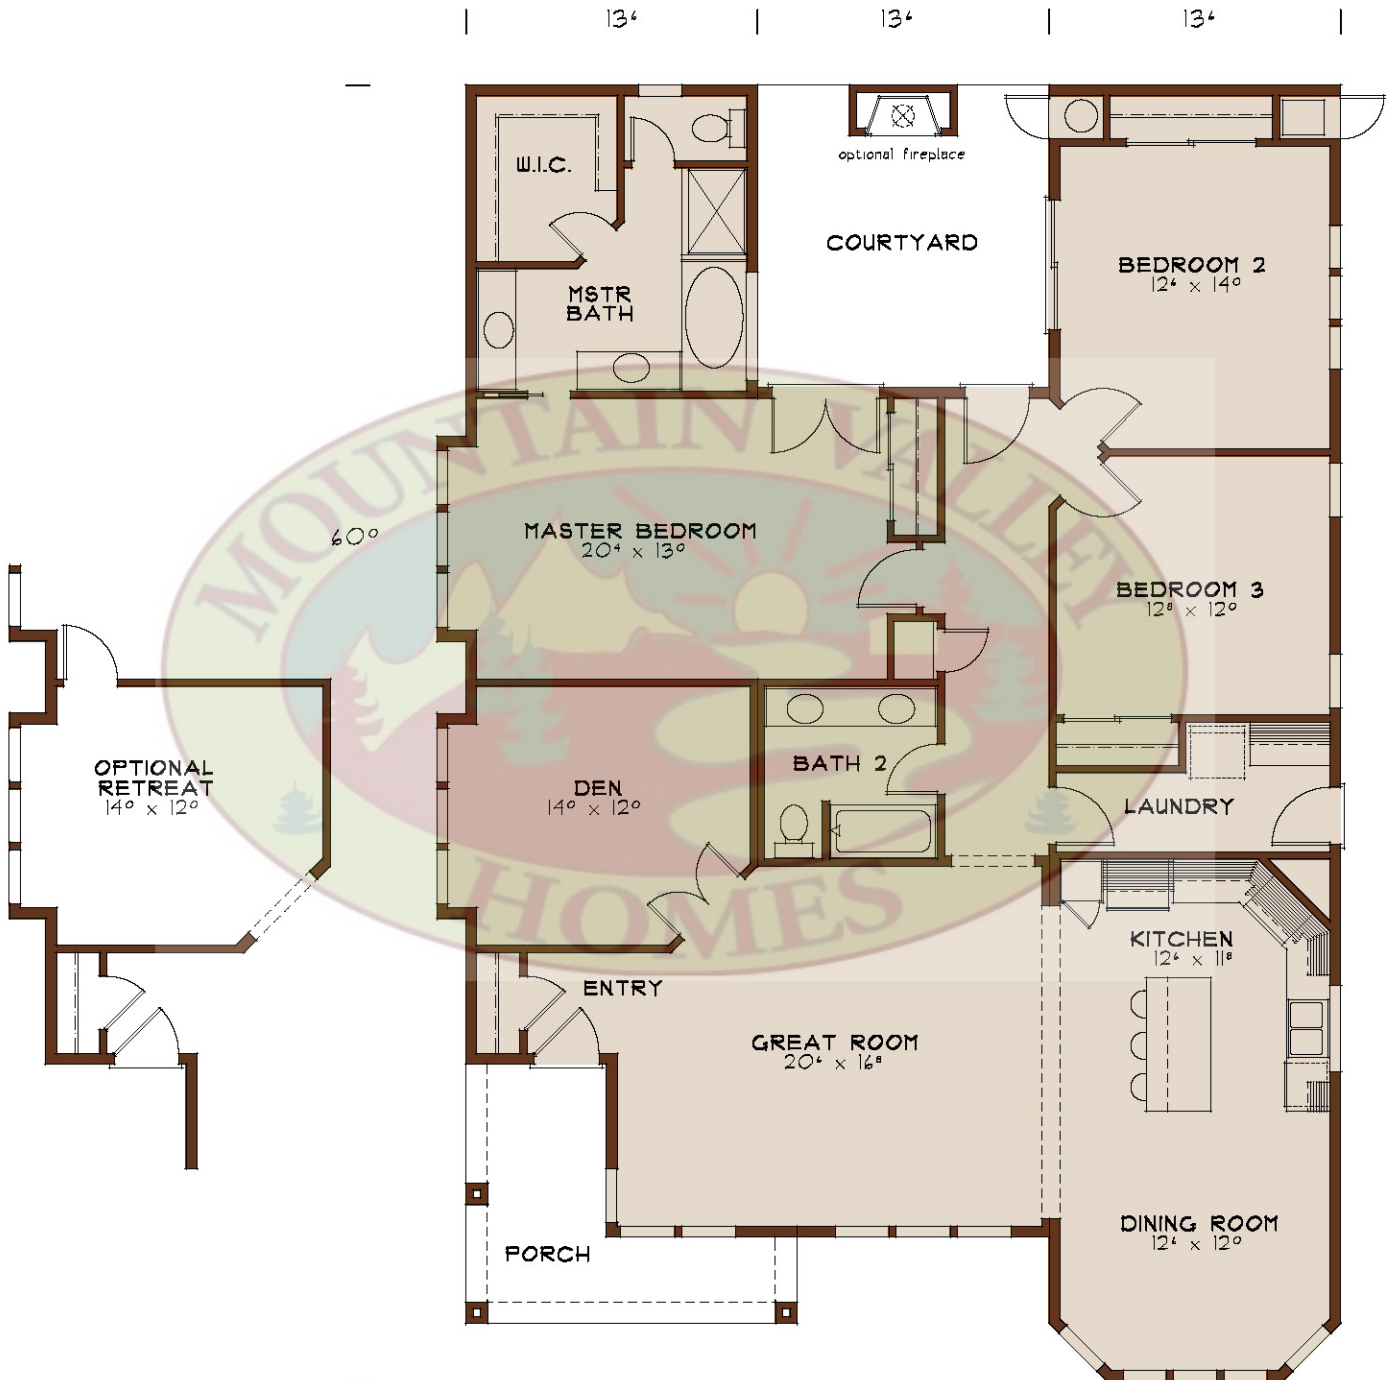

PLAN 3045

OVERALL DIMENSIONS = 40'-6" X 60'

LIVING AREA = APPROX 2021 SQ FT

MOUNTAIN VALLEY HOMES

1375 Grass Valley Highway

Auburn, CA 95603

530-885-HOME (4663)