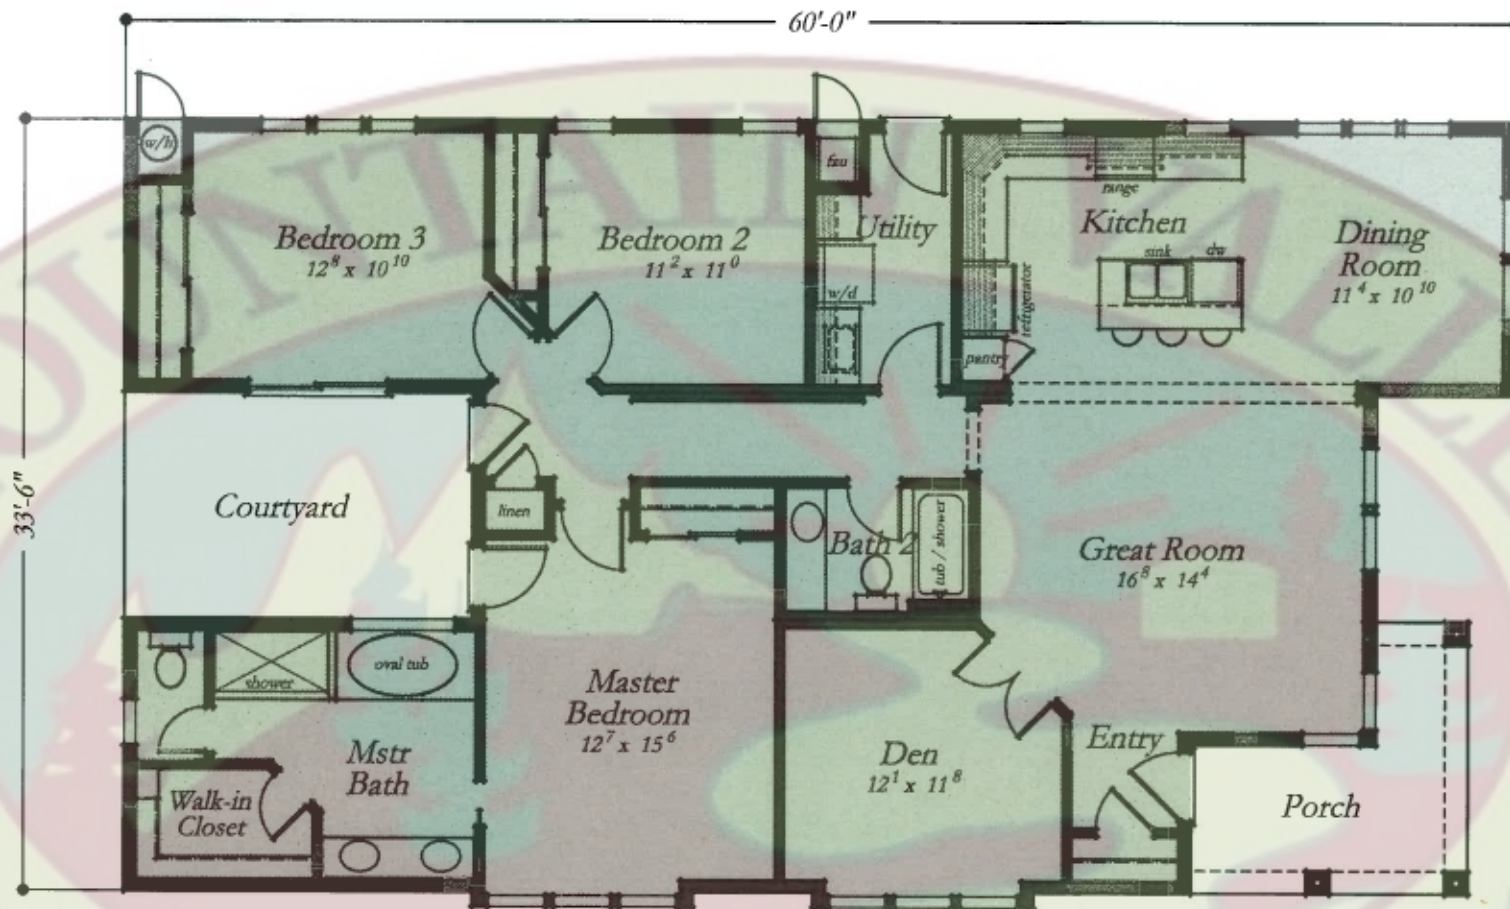

the Balboa Island Collection

* LAP SIDING AVAILABLE ONLY ON TWO SIDES

MOUNTAIN VALLEY HOMES

1375 Grass Valley Highway
Auburn, CA 95603
530-885-HOME (4663)

Plan BAL3040

1693 square feet