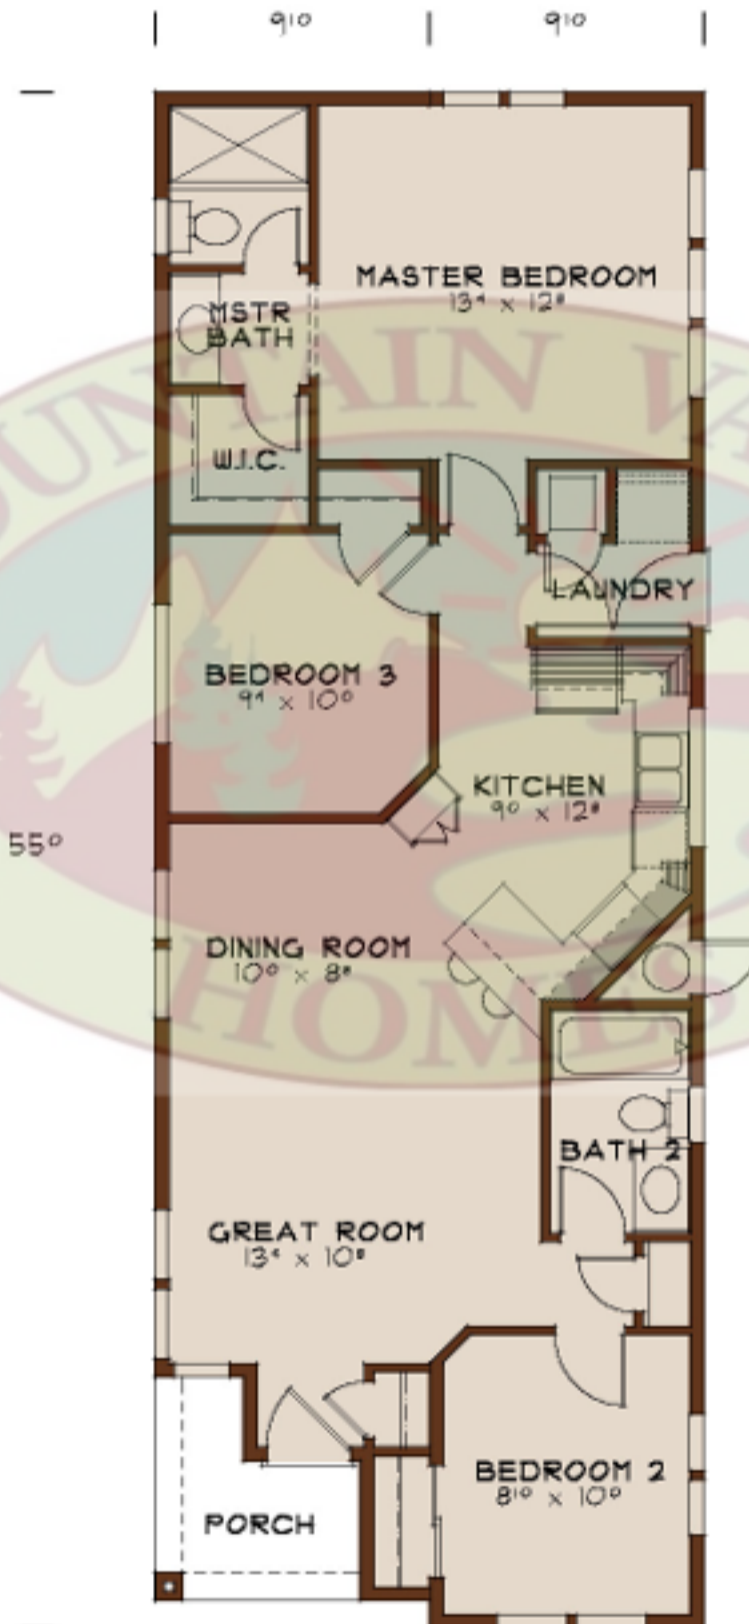

PLAN 2310

OVERALL DIMENSIONS = 19'-8" X 54'

LIVING AREA = APPROX 1026 SQ FT

MOUNTAIN VALLEY HOMES

1375 Grass Valley Highway

Auburn, CA 95603

530-885-HOME (4663)