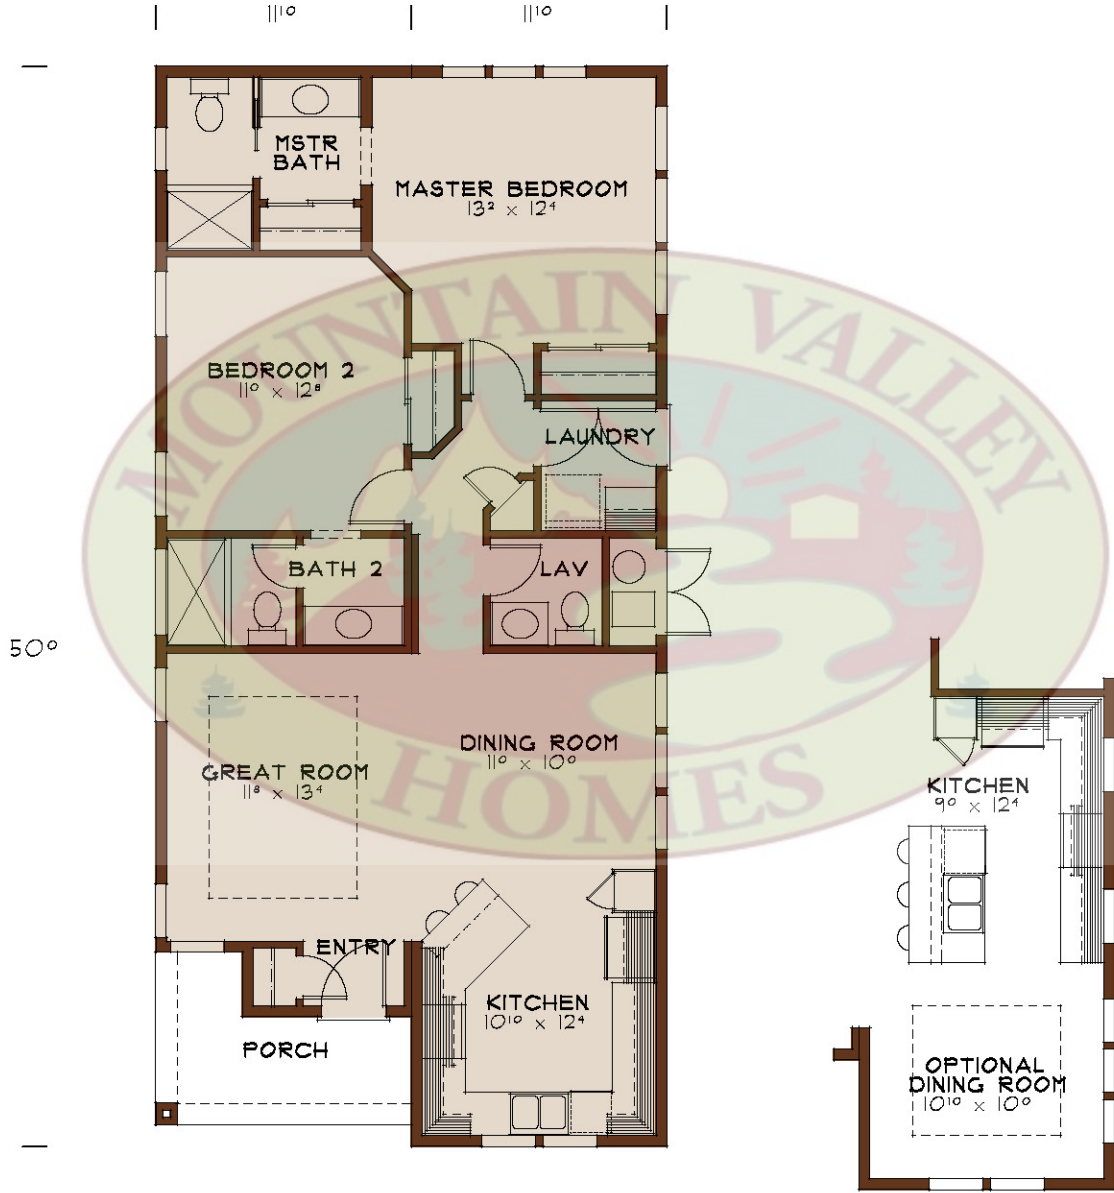

PLAN 2280

OVERALL DIMENSIONS = 23'-8" X 50'

LIVING AREA = APPROX 1100 SQ FT

MOUNTAIN VALLEY HOMES

1375 Grass Valley Highway

Auburn, CA 95603

530-885-HOME (4663)