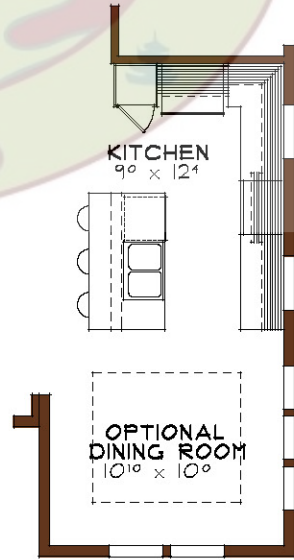

PLAN 2280

OVERALL DIMENSIONS = 23'-8" X 50'

LIVING AREA = APPROX 1100 SQ FT

MOUNTAIN VALLEY HOMES

1375 Grass Valley Highway

Auburn, CA 95603

530-885-HOME (4663)