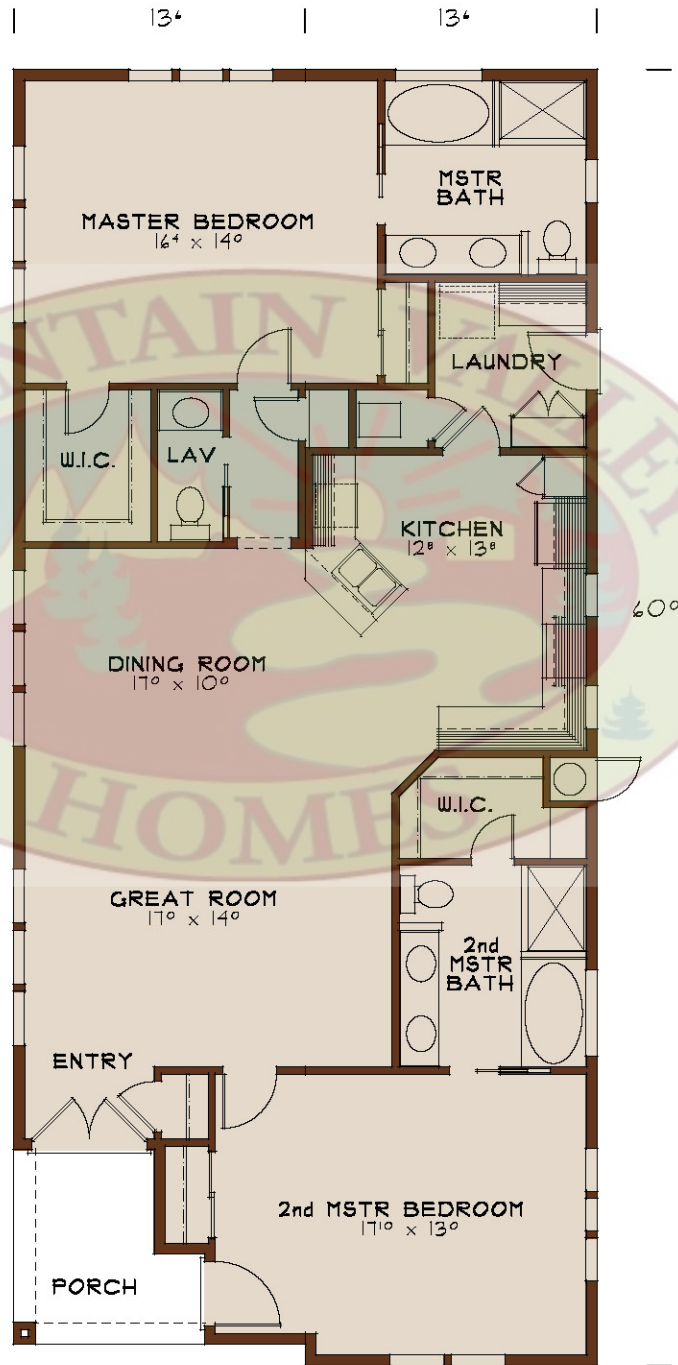

# PLAN 2205

OVERALL DIMENSIONS = 21' X 60'

LIVING AREA = APPROX 1534 SQ FT

## MOUNTAIN VALLEY HOMES

1375 Grass Valley Highway

Auburn, CA 95603

530-885-HOME (4663)

optional bay window