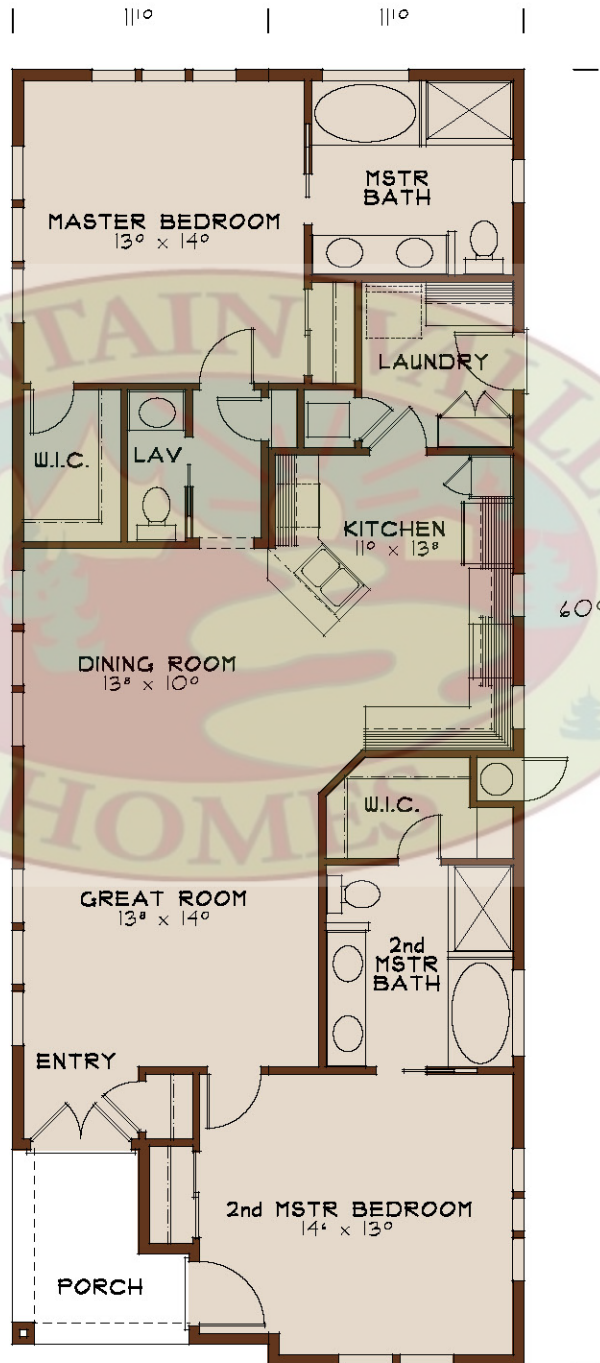

PLAN 2200

OVERALL DIMENSIONS = 23'-8" X 40'

LIVING AREA = APPROX 1346 SQ FT

MOUNTAIN VALLEY HOMES

1375 Grass Valley Highway
Auburn, CA 95603
530-885-HOME (4663)