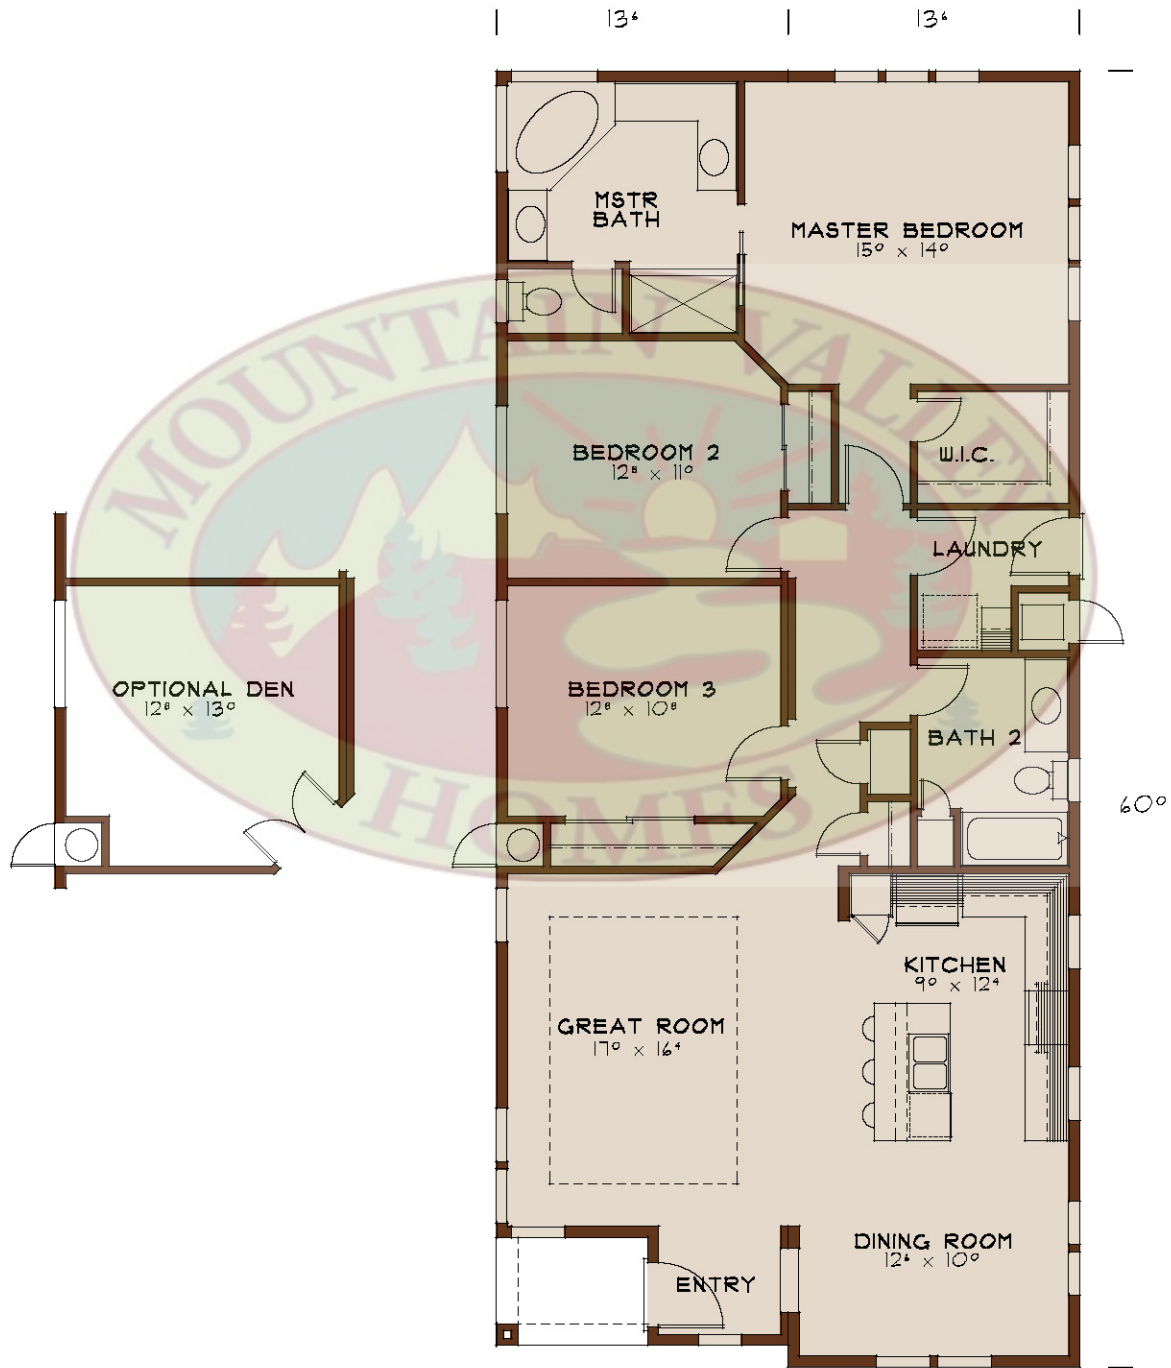

PLAN 2195

OVERALL DIMENSIONS = 27' X 60'

LIVING AREA = APPROX 1563 SQ FT

MOUNTAIN VALLEY HOMES

1375 Grass Valley Highway

Auburn, CA 95603

530-885-HOME (4663)