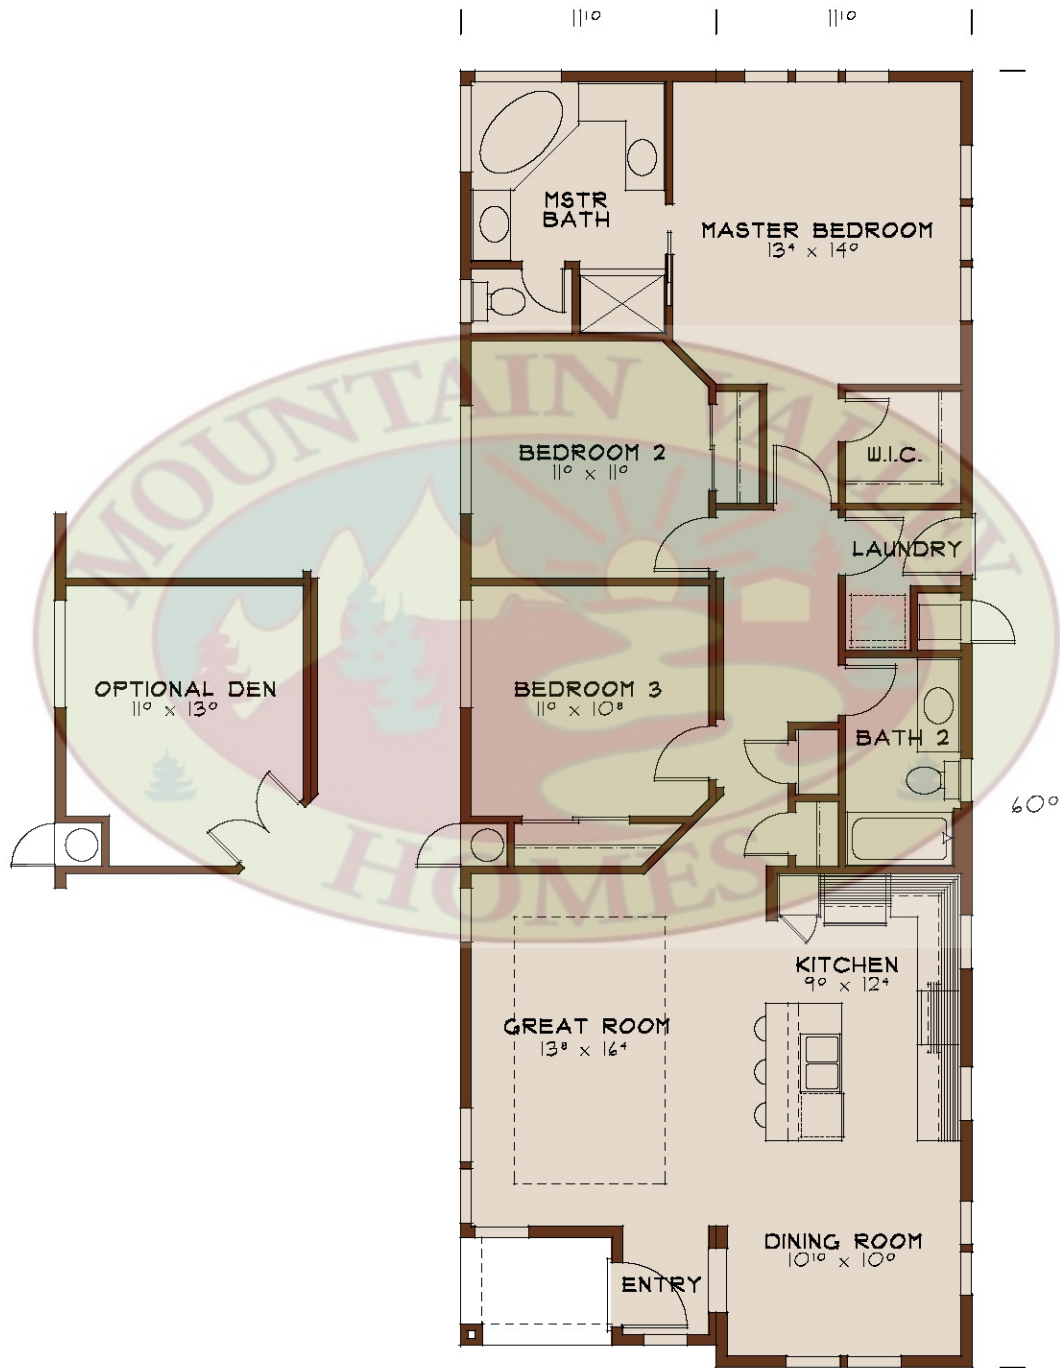

PLAN 2190

OVERALL DIMENSIONS = 23'-8" X 60'

LIVING AREA = APPROX 1313 SQ FT

MOUNTAIN VALLEY HOMES

1375 Grass Valley Highway

Auburn, CA 95603

530-885-HOME (4663)