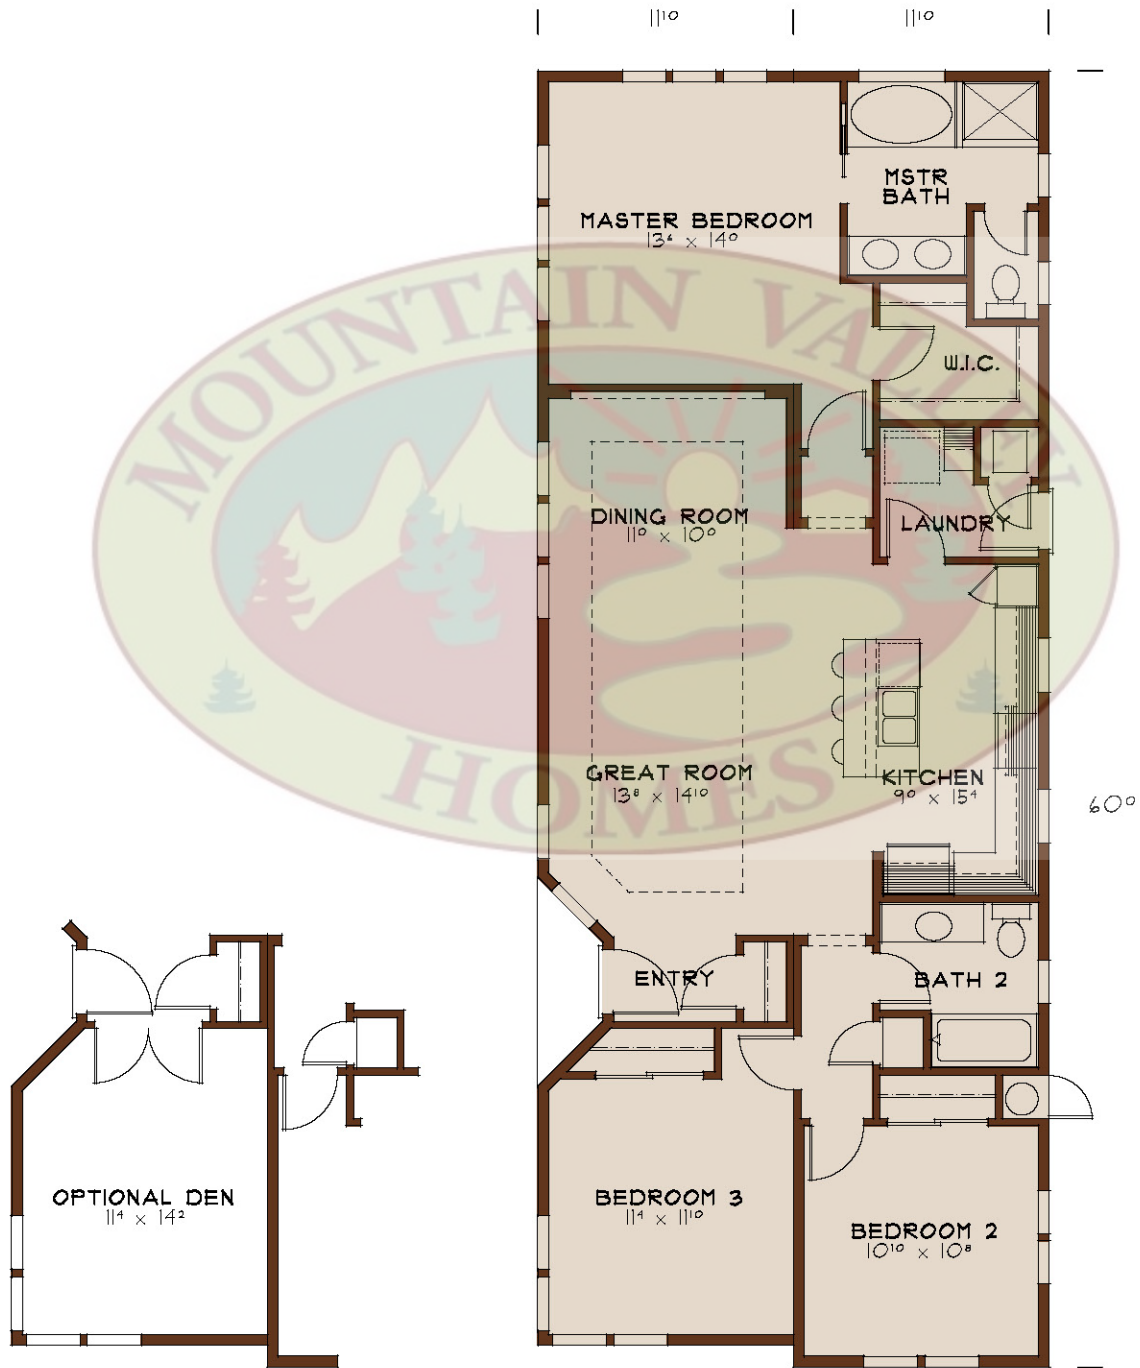

PLAN 2180

OVERALL DIMENSIONS = 23'-8" X 60'

LIVING AREA = APPROX 1388 SQ FT

MOUNTAIN VALLEY HOMES

1375 Grass Valley Highway

Auburn, CA 95603

530-885-HOME (4663)

optional bay window