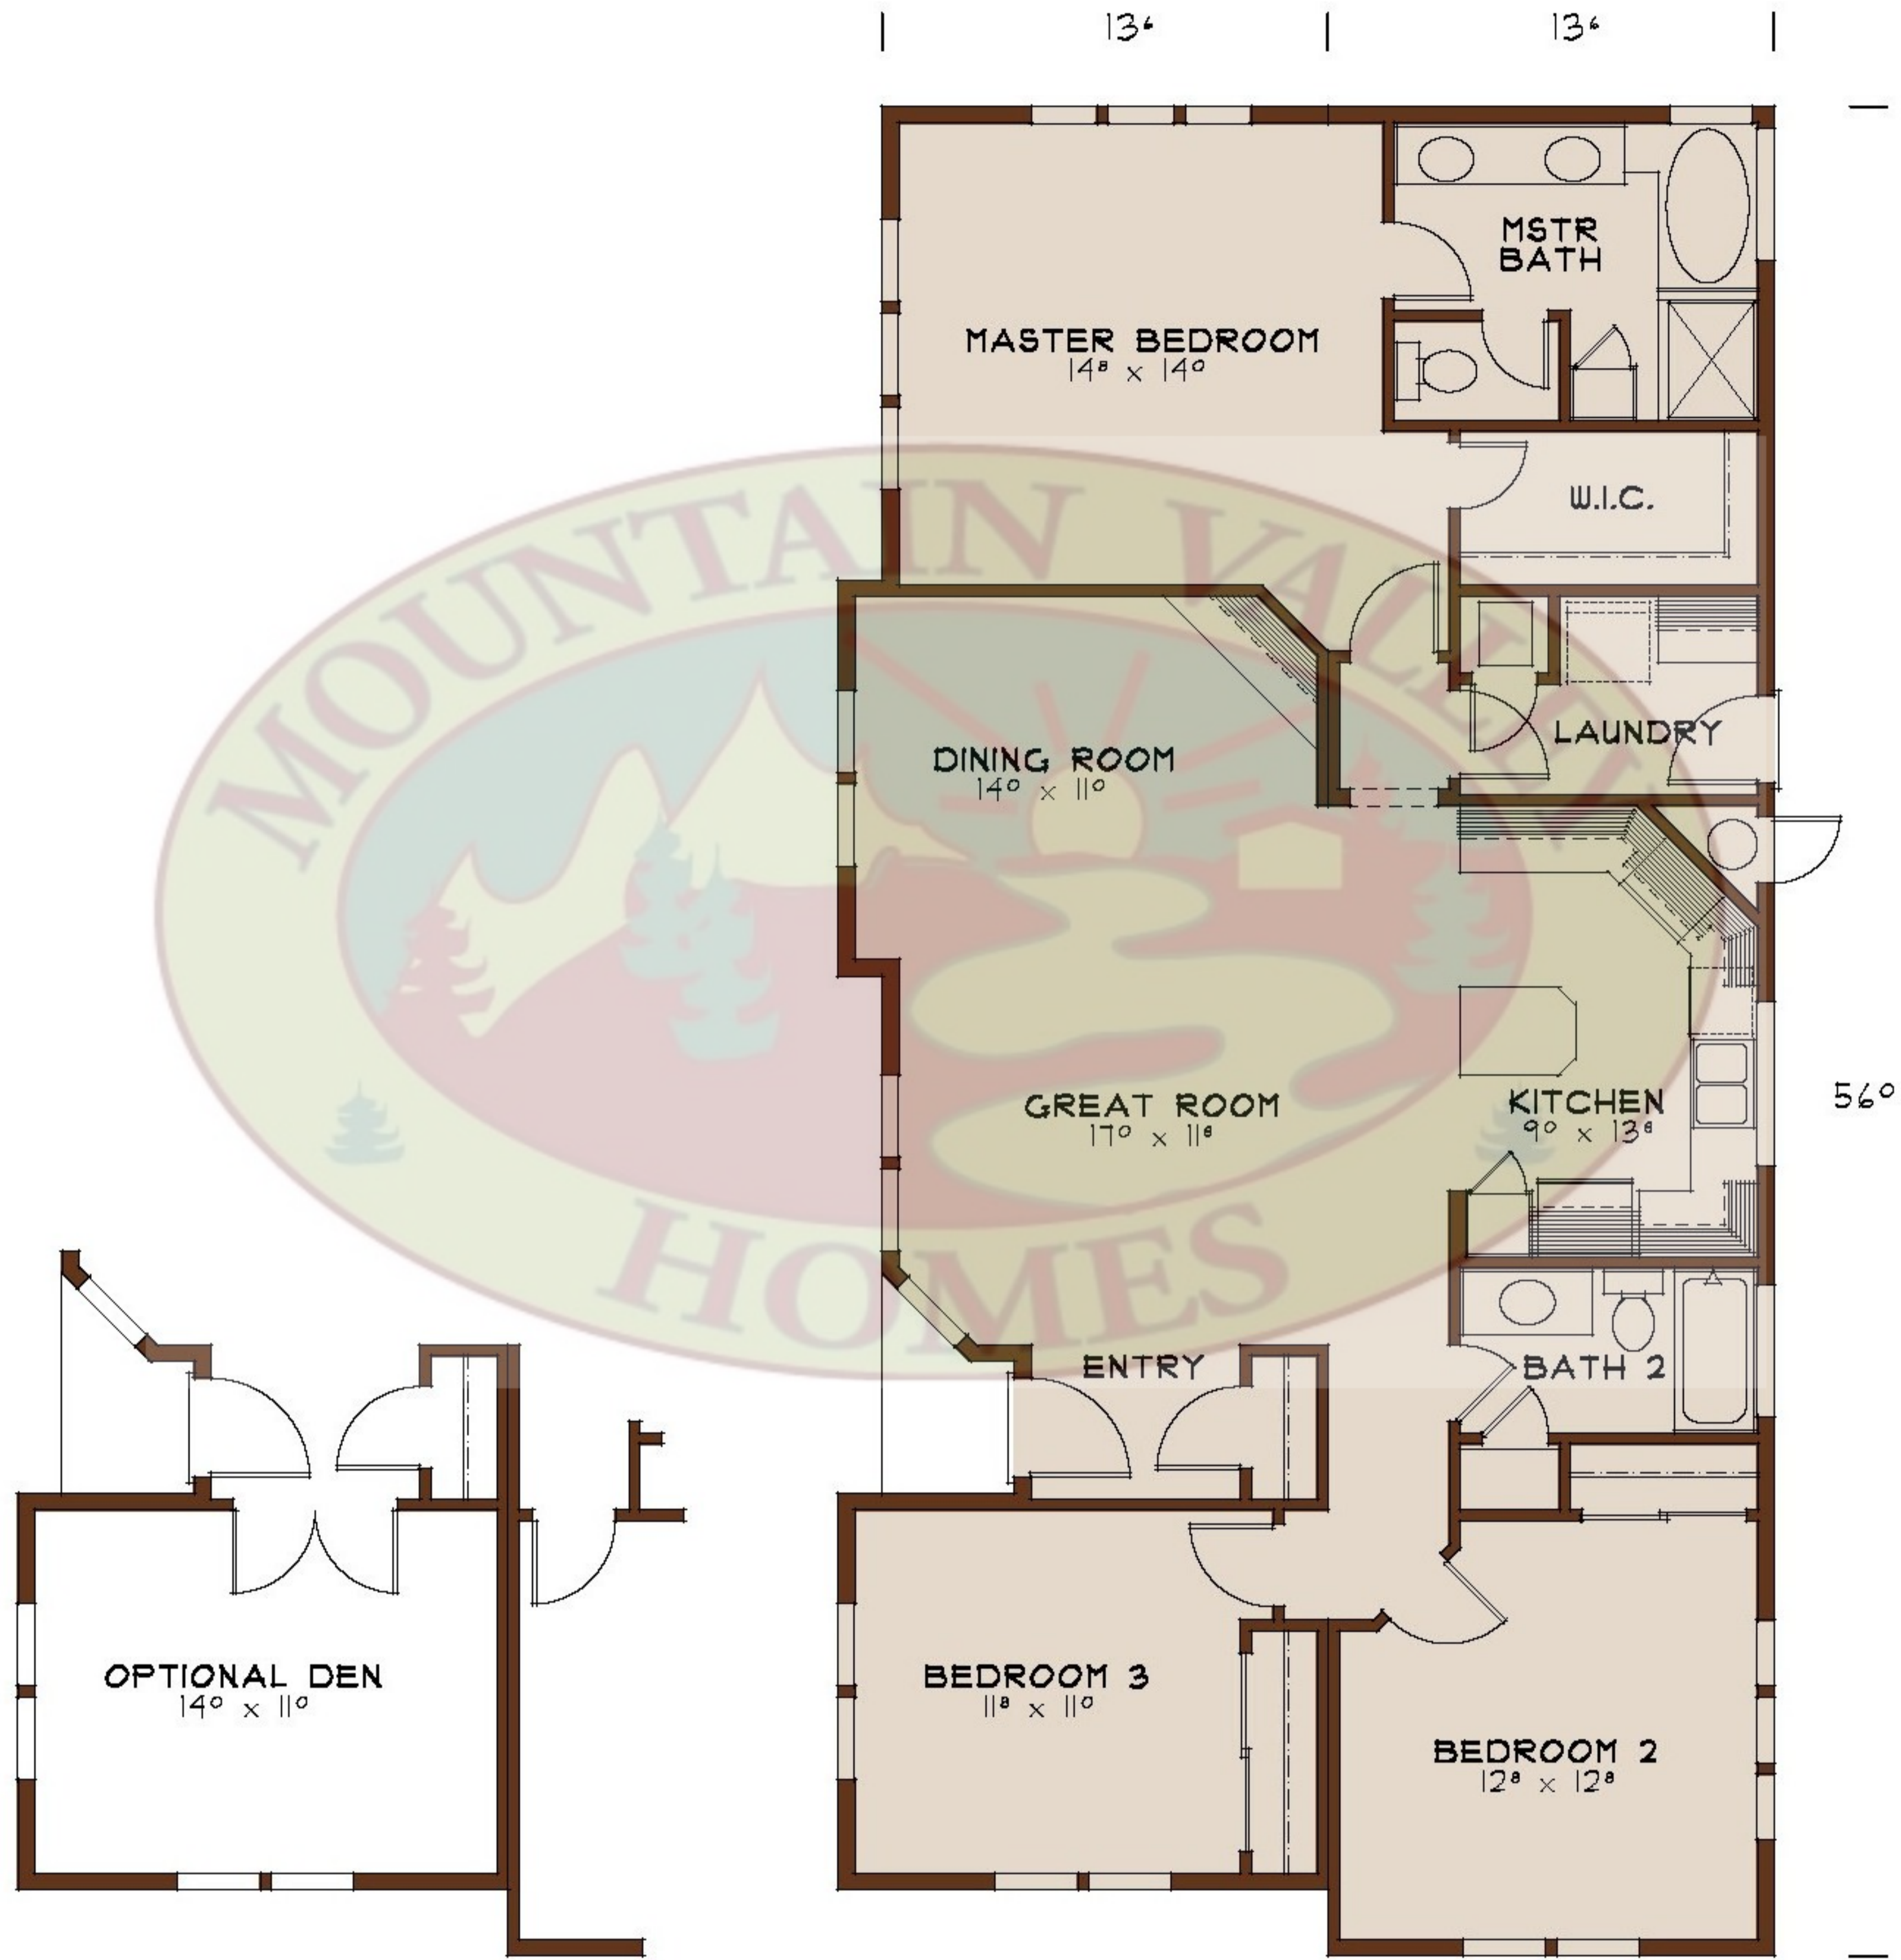

PLAN 2150

OVERALL DIMENSIONS = 21' X 56'
LIVING AREA = APPROX 1491 SQ FT

MOUNTAIN VALLEY HOMES

1375 Grass Valley Highway
Auburn, CA 95603
530-885-HOME (4663)